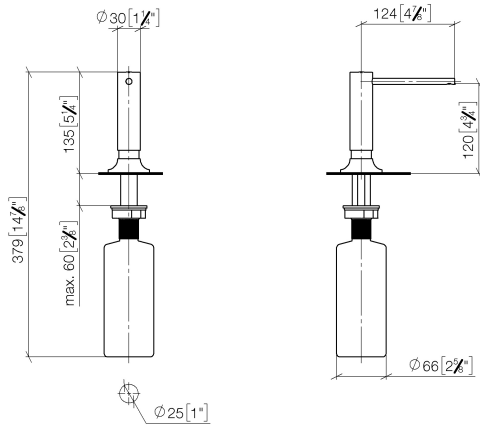

82 434 809

- 140mm projection
- 500 ml bottle
- can be filled from the top
- rotating pump head
- height 124 mm
- rosette Ø 55 mm
- hole diameter 25 mm

	Dark Chrome	82 434 809-19
	Chrome	82 434 809-00
	Brushed Platinum	82 434 809-06
	Platinum	82 434 809-08
	Durabress (23kt Gold)	82 434 809-09
	Brushed Durabress (23kt Gold)	82 434 809-28
	Matte Black	82 434 809-33
	Brushed Champagne (22kt Gold)	82 434 809-46
	Champagne (22kt Gold)	82 434 809-47
	Brushed Chrome	82 434 809-93
	Brushed Dark Platinum	82 434 809-99

82 434 809

mm [inches]

82 434 809

Parts for other finishes can be found here: [Chrome](#)

Spare parts list

No.	Item Number	Name	Quantity used	Delivery time
1	90 10 10 534 00-19	dispenser	1	20
2	90 27 87 042 00-19	rosette	1	-
Spare part can no longer be ordered, please order the replacement item				
3	09 14 10 112 90	seal	1	2
4	08 10 10 527 90	holder	1	2
5	05 23 10 001 00 90	fixing set	1	2
6	90 10 10 603 00 90	container	1	2