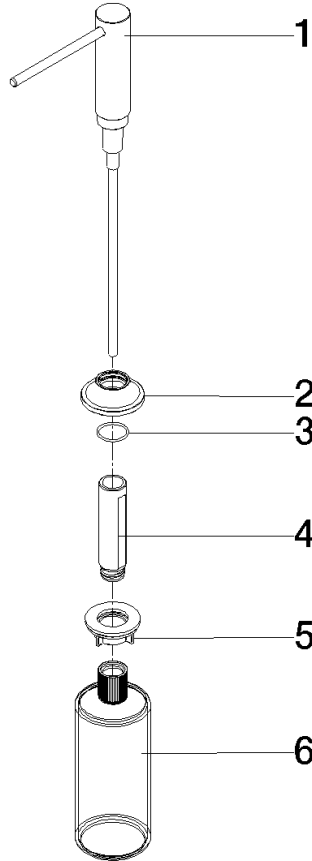

82 434 809

- 140mm projection
- 500 ml bottle
- can be filled from the top
- rotating pump head
- height 124 mm
- rosette Ø 55 mm
- hole diameter 25 mm

	Dark Chrome	82 434 809-19
	Chrome	82 434 809-00
	Brushed Platinum	82 434 809-06
	Platinum	82 434 809-08
	Durabress (23kt Gold)	82 434 809-09
	Brushed Durabress (23kt Gold)	82 434 809-28
	Matte Black	82 434 809-33
	Brushed Champagne (22kt Gold)	82 434 809-46
	Champagne (22kt Gold)	82 434 809-47
	Brushed Chrome	82 434 809-93
	Brushed Dark Platinum	82 434 809-99

82 434 809

mm [inches]

82 434 809

Parts for other finishes can be found here: [Chrome](#)

Spare parts list

No.	Item Number	Name	Quantity used	Delivery time
1	90 10 10 534 00-19	dispenser	1	20
2	90 27 87 042 00-19	rosette	1	-
Spare part can no longer be ordered, please order the replacement item				
3	09 14 10 112 90	seal	1	2
4	08 10 10 527 90	holder	1	2
5	05 23 10 001 00 90	fixing set	1	2
6	90 10 10 603 00 90	container	1	2