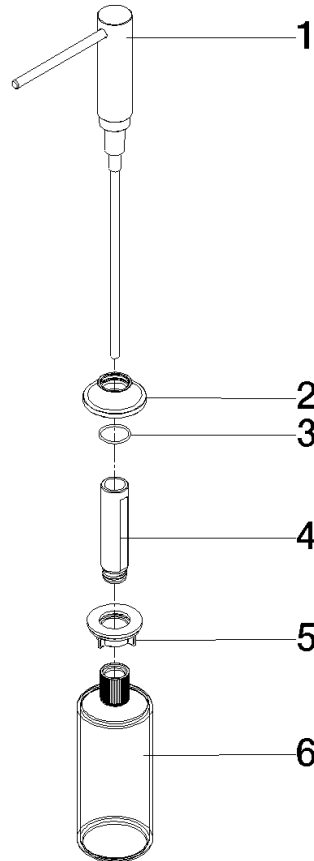

82 434 809

- 140mm projection
- 500 ml bottle
- can be filled from the top
- rotating pump head
- height 124 mm
- rosette Ø 55 mm
- hole diameter 25 mm

	Matte Black	82 434 809-33
	Chrome	82 434 809-00
	Brushed Platinum	82 434 809-06
	Platinum	82 434 809-08
	Durabrand (23kt Gold)	82 434 809-09
	Dark Chrome	82 434 809-19
	Brushed Durabrand (23kt Gold)	82 434 809-28
	Brushed Champagne (22kt Gold)	82 434 809-46
	Champagne (22kt Gold)	82 434 809-47
	Brushed Chrome	82 434 809-93
	Brushed Dark Platinum	82 434 809-99

82 434 809

mm [inches]

82 434 809

Parts for other finishes can be found here: [Chrome](#)

Spare parts list

No.	Item Number	Name	Quantity used	Delivery time
1	90 10 10 534 00-33	dispenser	1	30
2	90 27 87 042 00-33	rosette	1	-
Spare part can no longer be ordered, please order the replacement item				
3	09 14 10 112 90	seal	1	2
4	08 10 10 527 90	holder	1	2
5	05 23 10 001 00 90	fixing set	1	2
6	90 10 10 603 00 90	container	1	2