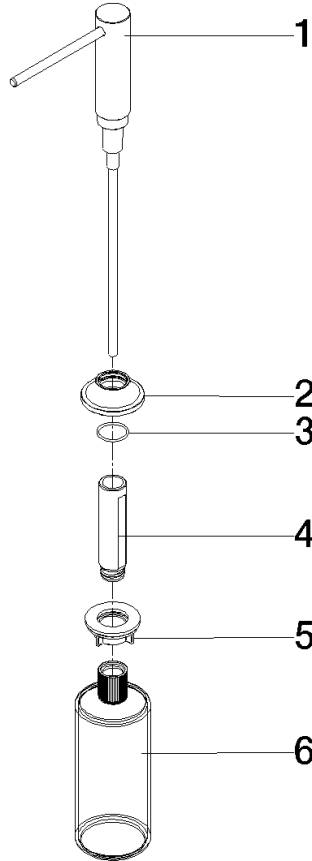

82 434 809

- 140mm projection
- 500 ml bottle
- can be filled from the top
- rotating pump head
- height 124 mm
- rosette Ø 55 mm
- hole diameter 25 mm

	Brushed Champagne (22kt Gold)	82 434 809-46
	Chrome	82 434 809-00
	Brushed Platinum	82 434 809-06
	Platinum	82 434 809-08
	Durabress (23kt Gold)	82 434 809-09
	Dark Chrome	82 434 809-19
	Brushed Durabress (23kt Gold)	82 434 809-28
	Matte Black	82 434 809-33
	Champagne (22kt Gold)	82 434 809-47
	Brushed Chrome	82 434 809-93
	Brushed Dark Platinum	82 434 809-99

82 434 809

mm [inches]

82 434 809

Parts for other finishes can be found here: [Chrome](#)

Spare parts list

No.	Item Number	Name	Quantity used	Delivery time
1	90 10 10 534 00-46	dispenser	1	30
2	90 27 87 042 00-46	rosette	1	-
Spare part can no longer be ordered, please order the replacement item				
3	09 14 10 112 90	seal	1	2
4	08 10 10 527 90	holder	1	2
5	05 23 10 001 00 90	fixing set	1	2
6	90 10 10 603 00 90	container	1	2