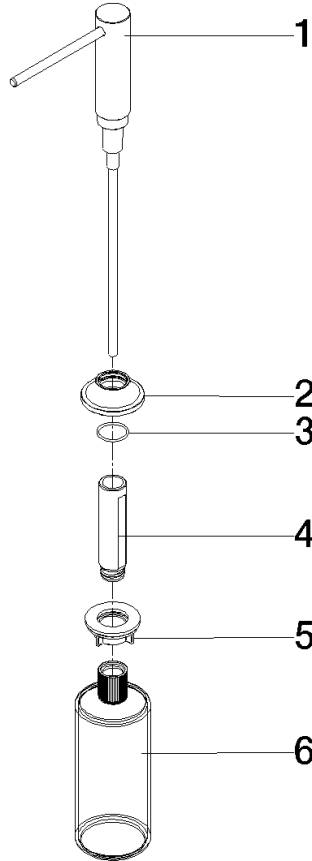

82 434 809

- 140mm projection
- 500 ml bottle
- can be filled from the top
- rotating pump head
- height 124 mm
- rosette Ø 55 mm
- hole diameter 25 mm

	Brushed Chrome	82 434 809-93
	Chrome	82 434 809-00
	Brushed Platinum	82 434 809-06
	Platinum	82 434 809-08
	Durabrand (23kt Gold)	82 434 809-09
	Dark Chrome	82 434 809-19
	Brushed Durabrand (23kt Gold)	82 434 809-28
	Matte Black	82 434 809-33
	Brushed Champagne (22kt Gold)	82 434 809-46
	Champagne (22kt Gold)	82 434 809-47
	Brushed Dark Platinum	82 434 809-99

82 434 809

mm [inches]

82 434 809

Parts for other finishes can be found here: [Chrome](#)

Spare parts list

No.	Item Number	Name	Quantity used	Delivery time
1	90 10 10 534 00-93	dispenser	1	20
2	90 27 87 042 00-93	rosette	1	-
Spare part can no longer be ordered, please order the replacement item				
3	09 14 10 112 90	seal	1	2
4	08 10 10 527 90	holder	1	2
5	05 23 10 001 00 90	fixing set	1	2
6	90 10 10 603 00 90	container	1	2