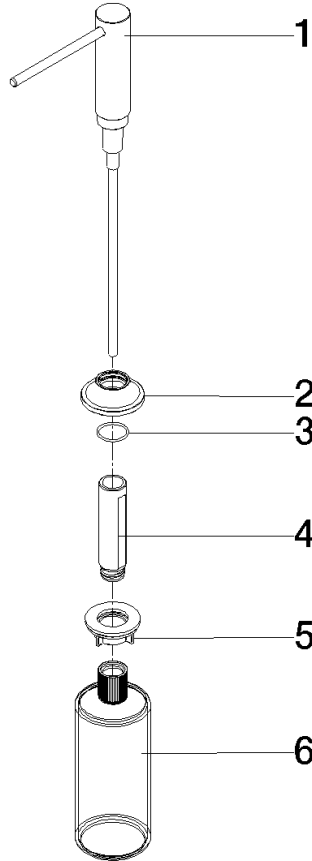

82 434 809

- 140mm projection
- 500 ml bottle
- can be filled from the top
- rotating pump head
- height 124 mm
- rosette Ø 55 mm
- hole diameter 25 mm

	Brushed Dark Platinum	82 434 809-99
	Chrome	82 434 809-00
	Brushed Platinum	82 434 809-06
	Platinum	82 434 809-08
	Durabronze (23kt Gold)	82 434 809-09
	Dark Chrome	82 434 809-19
	Brushed Durabronze (23kt Gold)	82 434 809-28
	Matte Black	82 434 809-33
	Brushed Champagne (22kt Gold)	82 434 809-46
	Champagne (22kt Gold)	82 434 809-47
	Brushed Chrome	82 434 809-93

82 434 809

mm [inches]

82 434 809

Parts for other finishes can be found here: [Chrome](#)

Spare parts list

No.	Item Number	Name	Quantity used	Delivery time
1	90 10 10 534 00-99	dispenser	1	30
2	90 27 87 042 00-99	rosette	1	-
Spare part can no longer be ordered, please order the replacement item				
3	09 14 10 112 90	seal	1	2
4	08 10 10 527 90	holder	1	2
5	05 23 10 001 00 90	fixing set	1	2
6	90 10 10 603 00 90	container	1	2