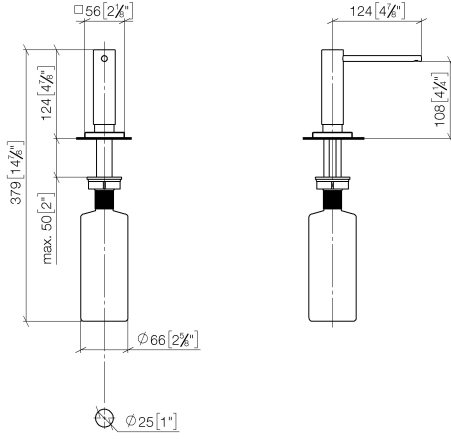

Dispenser with rosette - Dark Chrome

LOT

82 439 970

- 124mm projection
- 500 ml bottle
- can be filled from the top
- rotating pump head
- height 124 mm
- hole diameter 25 mm
- individual rosette 55 x 55 mm

Fits LOT

	Dark Chrome	82 439 970-19
	Chrome	82 439 970-00
	Brushed Platinum	82 439 970-06
	Platinum	82 439 970-08
	Durabrass (23kt Gold)	82 439 970-09
	Brushed Durabrass (23kt Gold)	82 439 970-28
	Brushed Champagne (22kt Gold)	82 439 970-46
	Champagne (22kt Gold)	82 439 970-47
	Brushed Chrome	82 439 970-93
	Brushed Dark Platinum	82 439 970-99

82 439 970

mm [inches]

82 439 970

Parts for other
finishes can be found
here: [Chrome](#)