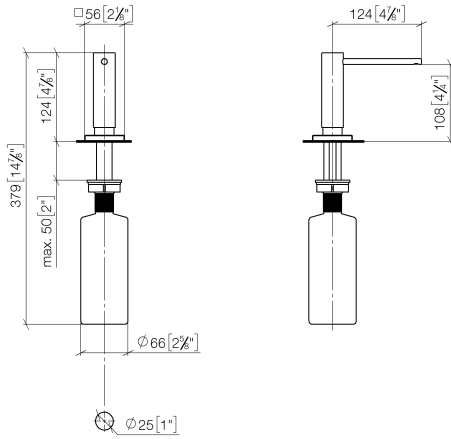

Dispenser with rosette - Champagne (22kt Gold)

LOT

82 439 970

- 124mm projection
- 500 ml bottle
- can be filled from the top
- rotating pump head
- height 124 mm
- hole diameter 25 mm
- individual rosette 55 x 55 mm

Fits LOT

	Champagne (22kt Gold)	82 439 970-47
	Chrome	82 439 970-00
	Brushed Platinum	82 439 970-06
	Platinum	82 439 970-08
	Durabrass (23kt Gold)	82 439 970-09
	Dark Chrome	82 439 970-19
	Brushed Durabrass (23kt Gold)	82 439 970-28
	Brushed Champagne (22kt Gold)	82 439 970-46
	Brushed Chrome	82 439 970-93
	Brushed Dark Platinum	82 439 970-99

Dispenser with rosette - Champagne (22kt Gold)

LOT

82 439 970

mm [inches]

82 439 970

Parts for other finishes can be found here: [Chrome](#)

Spare parts list

No.	Item Number	Name	Quantity used	Delivery time
1	90 10 10 538 00-47	dispenser	1	30
2	08 27 97 505-47	rosette	1	30
3	08 10 10 624 90	disc	1	2
4	09 14 10 151 90	seal	1	2
5	08 10 10 527 90	holder	1	2
6	09 14 05 014 90	seal	1	2
7	08 10 10 517 90	nut	1	2
8	90 10 10 603 00 90	container	1	2