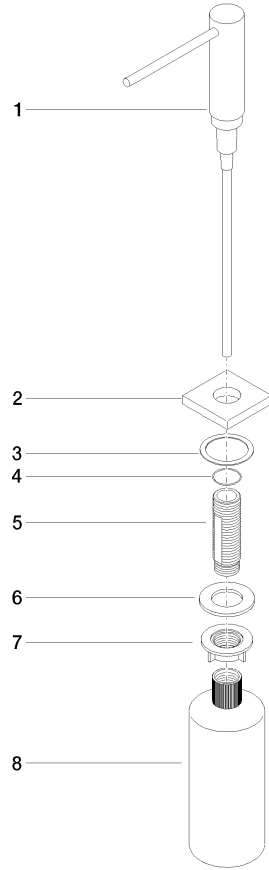

Dispenser with rosette - Champagne (22kt Gold)

LOT

82 439 970

- 124mm projection
- 500 ml bottle
- can be filled from the top
- rotating pump head
- height 124 mm
- hole diameter 25 mm
- individual rosette 55 x 55 mm

Fits LOT

	Champagne (22kt Gold)	82 439 970-47
	Chrome	82 439 970-00
	Brushed Platinum	82 439 970-06
	Platinum	82 439 970-08
	Durabrass (23kt Gold)	82 439 970-09
	Dark Chrome	82 439 970-19
	Brushed Durabrass (23kt Gold)	82 439 970-28
	Brushed Champagne (22kt Gold)	82 439 970-46
	Brushed Chrome	82 439 970-93
	Brushed Dark Platinum	82 439 970-99

Dispenser with rosette - Champagne (22kt Gold)

LOT

82 439 970

mm [inches]

82 439 970

Parts for other finishes can be found here: [Chrome](#)

Spare parts list

No.	Item Number	Name	Quantity used	Delivery time
1	90 10 10 538 00-47	dispenser	1	30
2	08 27 97 505-47	rosette	1	30
3	08 10 10 624 90	disc	1	2
4	09 14 10 151 90	seal	1	2
5	08 10 10 527 90	holder	1	2
6	09 14 05 014 90	seal	1	2
7	08 10 10 517 90	nut	1	2
8	90 10 10 603 00 90	container	1	2