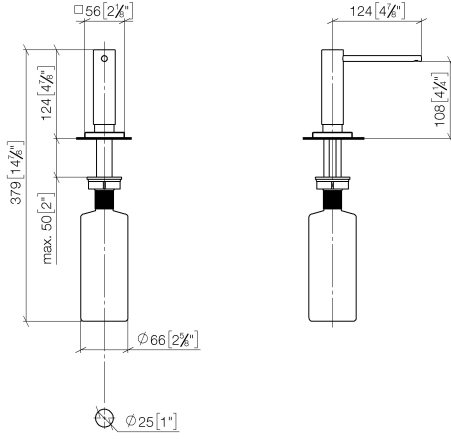

Dispenser with rosette - Brushed Chrome

LOT

82 439 970

- 124mm projection
- 500 ml bottle
- can be filled from the top
- rotating pump head
- height 124 mm
- hole diameter 25 mm
- individual rosette 55 x 55 mm

Fits LOT

	Brushed Chrome	82 439 970-93
	Chrome	82 439 970-00
	Brushed Platinum	82 439 970-06
	Platinum	82 439 970-08
	Durabrand (23kt Gold)	82 439 970-09
	Dark Chrome	82 439 970-19
	Brushed Durabrand (23kt Gold)	82 439 970-28
	Brushed Champagne (22kt Gold)	82 439 970-46
	Champagne (22kt Gold)	82 439 970-47
	Brushed Dark Platinum	82 439 970-99

Dispenser with rosette - Brushed Chrome

LOT

82 439 970

mm [inches]

82 439 970

Parts for other finishes can be found here: [Chrome](#)

Spare parts list

No.	Item Number	Name	Quantity used	Delivery time
1	90 10 10 538 00-93	dispenser	1	20
2	08 27 97 505-93	rosette	1	20
3	08 10 10 624 90	disc	1	2
4	09 14 10 151 90	seal	1	2
5	08 10 10 527 90	holder	1	2
6	09 14 05 014 90	seal	1	2
7	08 10 10 517 90	nut	1	2
8	90 10 10 603 00 90	container	1	2