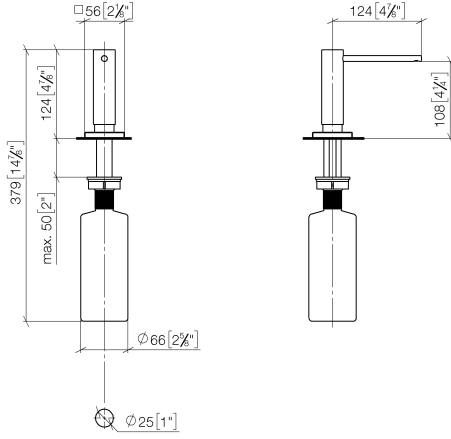

**Dispenser with rosette - Brushed Dark Platinum**

LOT

82 439 970

- 124mm projection
- 500 ml bottle
- can be filled from the top
- rotating pump head
- height 124 mm
- hole diameter 25 mm
- individual rosette 55 x 55 mm

Fits LOT

	Brushed Dark Platinum	82 439 970-99
	Chrome	82 439 970-00
	Brushed Platinum	82 439 970-06
	Platinum	82 439 970-08
	Durabrand (23kt Gold)	82 439 970-09
	Dark Chrome	82 439 970-19
	Brushed Durabrand (23kt Gold)	82 439 970-28
	Brushed Champagne (22kt Gold)	82 439 970-46
	Champagne (22kt Gold)	82 439 970-47
	Brushed Chrome	82 439 970-93

Dispenser with rosette - Brushed Dark Platinum

LOT

82 439 970

mm [inches]

82 439 970

Parts for other finishes can be found here: [Chrome](#)

### Spare parts list

No.	Item Number	Name	Quantity used	Delivery time
1	90 10 10 538 00-99	dispenser	1	30
2	08 27 97 505-99	rosette	1	30
3	08 10 10 624 90	disc	1	2
4	09 14 10 151 90	seal	1	2
5	08 10 10 527 90	holder	1	2
6	09 14 05 014 90	seal	1	2
7	08 10 10 517 90	nut	1	2
8	90 10 10 603 00 90	container	1	2