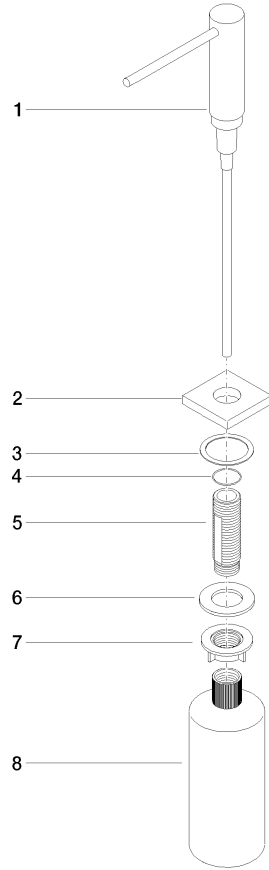

**Dispenser with rosette - Brushed Dark Platinum**

LOT

82 439 970

- 124mm projection
- 500 ml bottle
- can be filled from the top
- rotating pump head
- height 124 mm
- hole diameter 25 mm
- individual rosette 55 x 55 mm

Fits LOT

	Brushed Dark Platinum	82 439 970-99
	Chrome	82 439 970-00
	Brushed Platinum	82 439 970-06
	Platinum	82 439 970-08
	Durabrand (23kt Gold)	82 439 970-09
	Dark Chrome	82 439 970-19
	Brushed Durabrand (23kt Gold)	82 439 970-28
	Brushed Champagne (22kt Gold)	82 439 970-46
	Champagne (22kt Gold)	82 439 970-47
	Brushed Chrome	82 439 970-93

Dispenser with rosette - Brushed Dark Platinum

LOT

82 439 970

mm [inches]

82 439 970

Parts for other finishes can be found here: [Chrome](#)

### Spare parts list

No.	Item Number	Name	Quantity used	Delivery time
1	90 10 10 538 00-99	dispenser	1	30
2	08 27 97 505-99	rosette	1	30
3	08 10 10 624 90	disc	1	2
4	09 14 10 151 90	seal	1	2
5	08 10 10 527 90	holder	1	2
6	09 14 05 014 90	seal	1	2
7	08 10 10 517 90	nut	1	2
8	90 10 10 603 00 90	container	1	2