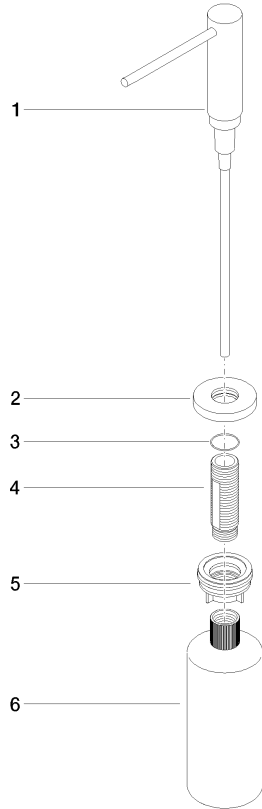

82 444 970

- 124mm projection
- 500 ml bottle
- can be filled from the top
- rotating pump head
- height 124 mm
- rosette Ø 55 mm
- hole diameter 25 mm

Fits ELIO, ENO, MEM, META SQUARE, SYNC, TARA and TARA ULTRA

Fits: ELIO, MEM, TARA, TARA ULTRA, META SQUARE

	Brushed Platinum	82 444 970-06
	Chrome	82 444 970-00
	Platinum	82 444 970-08
	Durabrace (23kt Gold)	82 444 970-09
	Dark Chrome	82 444 970-19
	Brushed Durabrace (23kt Gold)	82 444 970-28
	Matte Black	82 444 970-33
	Brushed Champagne (22kt Gold)	82 444 970-46
	Champagne (22kt Gold)	82 444 970-47
	Brushed Chrome	82 444 970-93
	Brushed Dark Platinum	82 444 970-99

82 444 970

mm [inches]

82 444 970

Parts for other finishes can be found here: [Chrome](#)

Spare parts list

No.	Item Number	Name	Quantity used	Delivery time
1	90 10 10 538 00-06	dispenser	1	10
2	90 27 97 506 00-06	rosette	1	10
3	09 14 10 151 90	seal	1	2
4	08 10 10 527 90	holder	1	2
5	05 23 10 001 00 90	fixing set	1	2
6	90 10 10 603 00 90	container	1	2