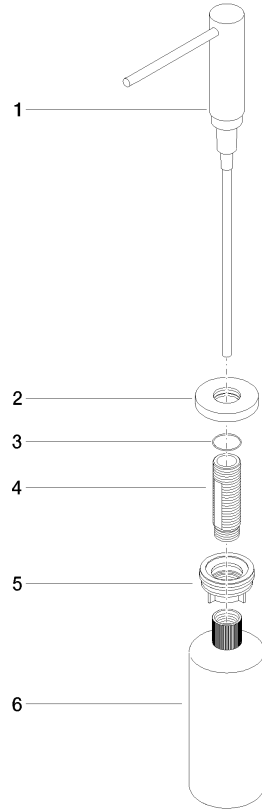

Dispenser with rosette - Platinum

ELIO

82 444 970

- 124mm projection
- 500 ml bottle
- can be filled from the top
- rotating pump head
- height 124 mm
- rosette Ø 55 mm
- hole diameter 25 mm

Fits ELIO, ENO, MEM, META SQUARE, SYNC, TARA and TARA ULTRA

Fits: ELIO, MEM, TARA, TARA ULTRA, META SQUARE

	Platinum	82 444 970-08
	Chrome	82 444 970-00
	Brushed Platinum	82 444 970-06
	Durabress (23kt Gold)	82 444 970-09
	Dark Chrome	82 444 970-19
	Brushed Durabress (23kt Gold)	82 444 970-28
	Matte Black	82 444 970-33
	Brushed Champagne (22kt Gold)	82 444 970-46
	Champagne (22kt Gold)	82 444 970-47
	Brushed Chrome	82 444 970-93
	Brushed Dark Platinum	82 444 970-99

82 444 970

mm [inches]

82 444 970

Parts for other finishes can be found here: [Chrome](#)

Spare parts list

No.	Item Number	Name	Quantity used	Delivery time
1	90 10 10 538 00-08	dispenser	1	40
2	90 27 97 506 00-08	rosette	1	40
3	09 14 10 151 90	seal	1	2
4	08 10 10 527 90	holder	1	2
5	05 23 10 001 00 90	fixing set	1	2
6	90 10 10 603 00 90	container	1	2