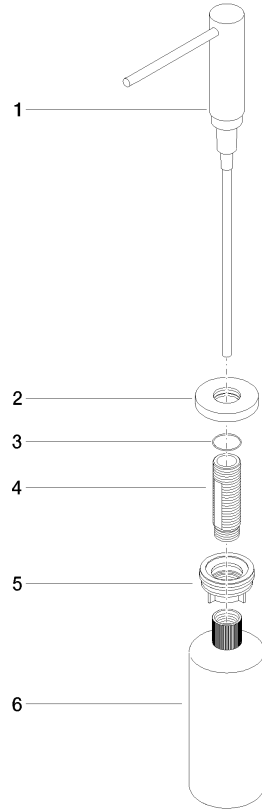

82 444 970

- 124mm projection
- 500 ml bottle
- can be filled from the top
- rotating pump head
- height 124 mm
- rosette Ø 55 mm
- hole diameter 25 mm

Fits ELIO, ENO, MEM, META SQUARE, SYNC, TARA and TARA ULTRA

Fits: ELIO, MEM, TARA, TARA ULTRA, META SQUARE

	Matte Black	82 444 970-33
	Chrome	82 444 970-00
	Brushed Platinum	82 444 970-06
	Platinum	82 444 970-08
	Durabross (23kt Gold)	82 444 970-09
	Dark Chrome	82 444 970-19
	Brushed Durabross (23kt Gold)	82 444 970-28
	Brushed Champagne (22kt Gold)	82 444 970-46
	Champagne (22kt Gold)	82 444 970-47
	Brushed Chrome	82 444 970-93
	Brushed Dark Platinum	82 444 970-99

82 444 970

mm [inches]

82 444 970

Parts for other finishes can be found here: [Chrome](#)

Spare parts list

No.	Item Number	Name	Quantity used	Delivery time
1	90 10 10 538 00-33	dispenser	1	30
2	90 27 97 506 00-33	rosette	1	30
3	09 14 10 151 90	seal	1	2
4	08 10 10 527 90	holder	1	2
5	05 23 10 001 00 90	fixing set	1	2
6	90 10 10 603 00 90	container	1	2