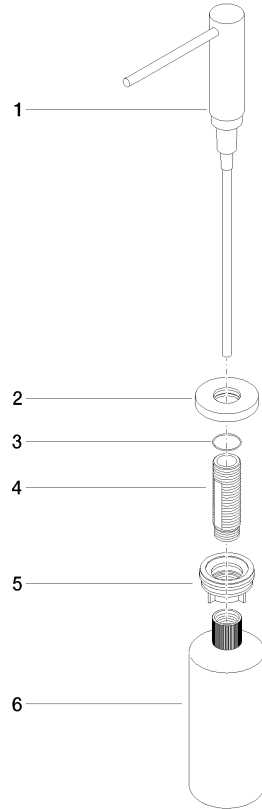

Dispenser with rosette - Champagne (22kt Gold)

ELIO

82 444 970

- 124mm projection
- 500 ml bottle
- can be filled from the top
- rotating pump head
- height 124 mm
- rosette Ø 55 mm
- hole diameter 25 mm

Fits ELIO, ENO, MEM, META SQUARE, SYNC, TARA and TARA ULTRA

Fits: ELIO, MEM, TARA, TARA ULTRA, META SQUARE

	Champagne (22kt Gold)	82 444 970-47
	Chrome	82 444 970-00
	Brushed Platinum	82 444 970-06
	Platinum	82 444 970-08
	Durabrand (23kt Gold)	82 444 970-09
	Dark Chrome	82 444 970-19
	Brushed Durabrand (23kt Gold)	82 444 970-28
	Matte Black	82 444 970-33
	Brushed Champagne (22kt Gold)	82 444 970-46
	Brushed Chrome	82 444 970-93
	Brushed Dark Platinum	82 444 970-99

82 444 970

mm [inches]

82 444 970

Parts for other finishes can be found here: [Chrome](#)

Spare parts list

No.	Item Number	Name	Quantity used	Delivery time
1	90 10 10 538 00-47	dispenser	1	30
2	90 27 97 506 00-47	rosette	1	30
3	09 14 10 151 90	seal	1	2
4	08 10 10 527 90	holder	1	2
5	05 23 10 001 00 90	fixing set	1	2
6	90 10 10 603 00 90	container	1	2