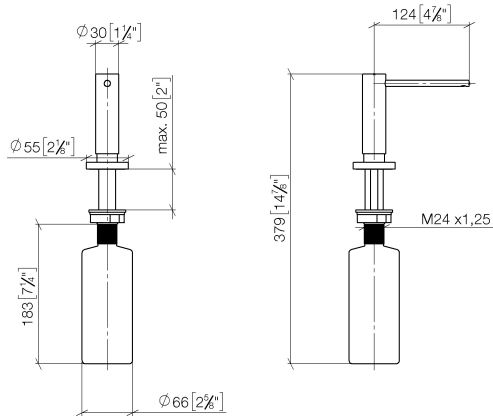

Dispenser with rosette - Champagne (22kt Gold)

ELIO

82 444 970

- 124mm projection
- 500 ml bottle
- can be filled from the top
- rotating pump head
- height 124 mm
- rosette Ø 55 mm
- hole diameter 25 mm

Fits ELIO, ENO, MEM, META SQUARE, SYNC, TARA and TARA ULTRA

Fits: ELIO, MEM, TARA, TARA ULTRA, META SQUARE

	Champagne (22kt Gold)	82 444 970-47
	Chrome	82 444 970-00
	Brushed Platinum	82 444 970-06
	Platinum	82 444 970-08
	Durabrand (23kt Gold)	82 444 970-09
	Dark Chrome	82 444 970-19
	Brushed Durabrand (23kt Gold)	82 444 970-28
	Matte Black	82 444 970-33
	Brushed Champagne (22kt Gold)	82 444 970-46
	Brushed Chrome	82 444 970-93
	Brushed Dark Platinum	82 444 970-99

82 444 970

mm [inches]

82 444 970

Parts for other finishes can be found here: [Chrome](#)

Spare parts list

No.	Item Number	Name	Quantity used	Delivery time
1	90 10 10 538 00-47	dispenser	1	30
2	90 27 97 506 00-47	rosette	1	30
3	09 14 10 151 90	seal	1	2
4	08 10 10 527 90	holder	1	2
5	05 23 10 001 00 90	fixing set	1	2
6	90 10 10 603 00 90	container	1	2