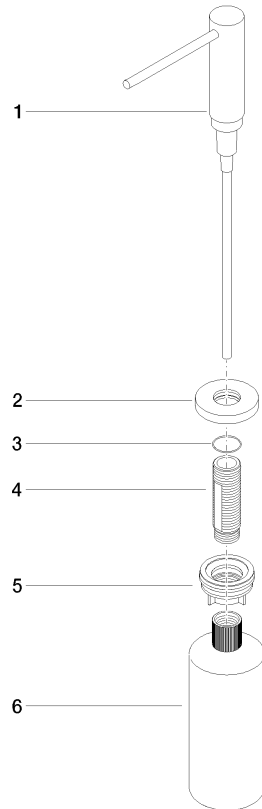

Dispenser with rosette - Brushed Chrome

ELIO

82 444 970

- 124mm projection
- 500 ml bottle
- can be filled from the top
- rotating pump head
- height 124 mm
- rosette Ø 55 mm
- hole diameter 25 mm

Fits ELIO, ENO, MEM, META SQUARE, SYNC, TARA and TARA ULTRA

Fits: ELIO, MEM, TARA, TARA ULTRA, META SQUARE

	Brushed Chrome	82 444 970-93
	Chrome	82 444 970-00
	Brushed Platinum	82 444 970-06
	Platinum	82 444 970-08
	Durabrand (23kt Gold)	82 444 970-09
	Dark Chrome	82 444 970-19
	Brushed Durabrand (23kt Gold)	82 444 970-28
	Matte Black	82 444 970-33
	Brushed Champagne (22kt Gold)	82 444 970-46
	Champagne (22kt Gold)	82 444 970-47
	Brushed Dark Platinum	82 444 970-99

82 444 970

mm [inches]

82 444 970

Parts for other finishes can be found here: [Chrome](#)

Spare parts list

No.	Item Number	Name	Quantity used	Delivery time
1	90 10 10 538 00-93	dispenser	1	20
2	90 27 97 506 00-93	rosette	1	20
3	09 14 10 151 90	seal	1	2
4	08 10 10 527 90	holder	1	2
5	05 23 10 001 00 90	fixing set	1	2
6	90 10 10 603 00 90	container	1	2