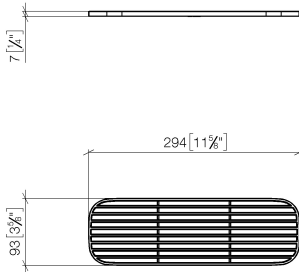

Grid element - Creamy White

82 482 970

- high-quality plastic grid elements
- plastic grid elements

NOTE: Grid elements must be ordered separately.

	Creamy White	82 482 970-51
	Matte Black	82 482 970-33
	Light Grey	82 482 970-52
	Taupe	82 482 970-53

Grid element - Creamy White

82 482 970

mm [inches]

Grid element - Creamy White

82 482 970