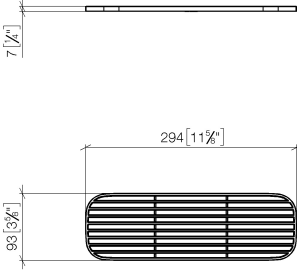

Grid element - Light Grey

82 482 970

- high-quality plastic grid elements
- plastic grid elements

NOTE: Grid elements must be ordered separately.

	Light Grey	82 482 970-52
	Matte Black	82 482 970-33
	Creamy White	82 482 970-51
	Taupe	82 482 970-53

Grid element - Light Grey

82 482 970

mm [inches]

Grid element - Light Grey

82 482 970