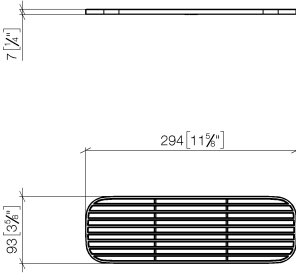

## Grid element - Taupe

---

82 482 970

- high-quality plastic grid elements
- plastic grid elements

NOTE: Grid elements must be ordered separately.

	Taupe	82 482 970-53
	Matte Black	82 482 970-33
	Creamy White	82 482 970-51
	Light Grey	82 482 970-52

## Grid element - Taupe

---

82 482 970

mm [inches]