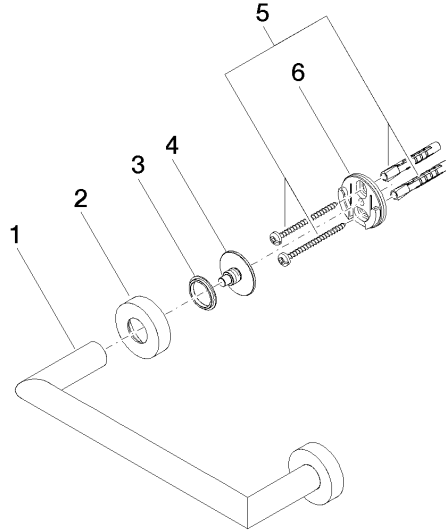

83 020 979

- gauge 200 mm
- width 240mm
- height 40 mm
- rosette Ø 40 mm
- 75mm projection

Fits: LISSÉ, META

	Chrome	83 020 979-00
	Brushed Platinum	83 020 979-06
	Dark Chrome	83 020 979-19
	Light Gold	83 020 979-26
	Brushed Light Gold	83 020 979-27
	Matte Black	83 020 979-33
	Brushed Bronze	83 020 979-42
	Brushed Champagne (22kt Gold)	83 020 979-46
	Champagne (22kt Gold)	83 020 979-47
	Brushed Chrome	83 020 979-93
	Brushed Dark Platinum	83 020 979-99

83 020 979

mm [inches]

83 020 979

Parts for other finishes can be found here: Brushed Platinum

Spare parts list

No.	Item Number	Name	Quantity used	Delivery time
1	05 28 22 545 00-00	holder	1	10
2	08 27 97 502-00	rosette	2	10
3	08 30 11 517 90	ring	2	2
4	08 17 97 560 90	holder	2	2
5	05 30 31 025 00 90	fixing set	2	2
6	08 17 97 501 07	holder	2	2