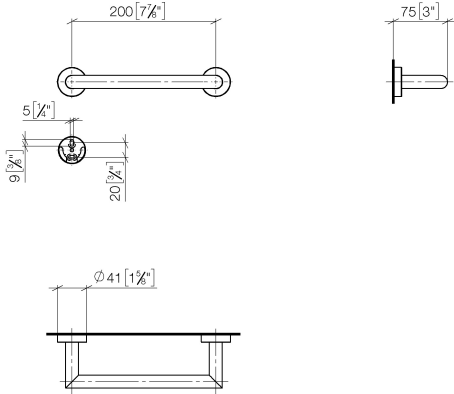

83 020 979

- gauge 200 mm
- width 240mm
- height 40 mm
- rosette Ø 40 mm
- 75mm projection

Fits: LISSÉ, META

	Chrome	83 020 979-00
	Brushed Platinum	83 020 979-06
	Dark Chrome	83 020 979-19
	Light Gold	83 020 979-26
	Brushed Light Gold	83 020 979-27
	Matte Black	83 020 979-33
	Brushed Bronze	83 020 979-42
	Brushed Champagne (22kt Gold)	83 020 979-46
	Champagne (22kt Gold)	83 020 979-47
	Brushed Chrome	83 020 979-93
	Brushed Dark Platinum	83 020 979-99

83 020 979

mm [inches]

83 020 979

Parts for other finishes can be found here: Brushed Platinum

Spare parts list

No.	Item Number	Name	Quantity used	Delivery time
1	05 28 22 545 00-00	holder	1	10
2	08 27 97 502-00	rosette	2	10
3	08 30 11 517 90	ring	2	2
4	08 17 97 560 90	holder	2	2
5	05 30 31 025 00 90	fixing set	2	2
6	08 17 97 501 07	holder	2	2