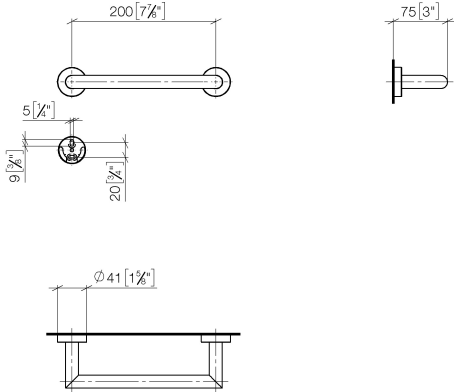

83 020 979

- gauge 200 mm
- width 240mm
- height 40 mm
- rosette Ø 40 mm
- 75mm projection

Fits: LISSÉ, META

	Chrome	83 020 979-00
	Brushed Platinum	83 020 979-06
	Dark Chrome	83 020 979-19
	Light Gold	83 020 979-26
	Brushed Light Gold	83 020 979-27
	Matte Black	83 020 979-33
	Brushed Bronze	83 020 979-42
	Brushed Champagne (22kt Gold)	83 020 979-46
	Champagne (22kt Gold)	83 020 979-47
	Brushed Chrome	83 020 979-93
	Brushed Dark Platinum	83 020 979-99

83 020 979

mm [inches]

83 020 979

Parts for other finishes can be found here: Brushed Platinum

Spare parts list

No.	Item Number	Name	Quantity used	Delivery time
1	05 28 22 545 00-00	holder	1	10
2	08 27 97 502-00	rosette	2	10
3	08 30 11 517 90	ring	2	2
4	08 17 97 560 90	holder	2	2
5	05 30 31 025 00 90	fixing set	2	2
6	08 17 97 501 07	holder	2	2