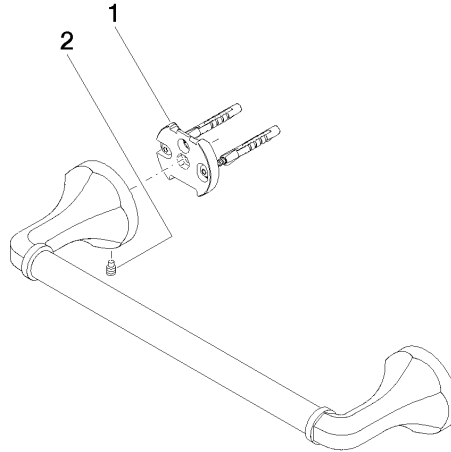

83 030 361

- gauge 300 mm
- width 360mm
- height 60 mm
- rosette Ø 60 mm
- 90mm projection

	Chrome	83 030 361-00
	Brushed Platinum	83 030 361-06
	Platinum	83 030 361-08
	Durabass (23kt Gold)	83 030 361-09
	Brushed Durabass (23kt Gold)	83 030 361-28
	Brushed Dark Platinum	83 030 361-99

**Recommended miscellaneous**

**MADISON Mounting for towel bar/tumbler mounting on two sides -** 12 358 970 90  
 •for towel bar mounting plus towel bar mounting on back.

83 030 361

mm [inches]

83 030 361

### Spare parts list

No.	Item Number	Name	Quantity used	Delivery time
1	05 17 97 507 00 90	fixing set	2	2
2	04 31 11 140 00 90	pin	2	2