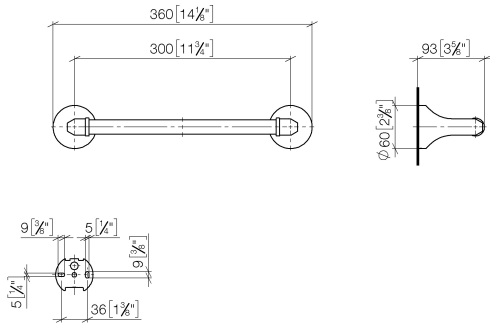

83 030 361

- gauge 300 mm
- width 360mm
- height 60 mm
- rosette Ø 60 mm
- 90mm projection

	Chrome	83 030 361-00
	Brushed Platinum	83 030 361-06
	Platinum	83 030 361-08
	Durabass (23kt Gold)	83 030 361-09
	Brushed Durabass (23kt Gold)	83 030 361-28
	Brushed Dark Platinum	83 030 361-99

**Recommended miscellaneous**

**MADISON Mounting for towel bar/tumbler mounting on two sides -** 12 358 970 90  
 •for towel bar mounting plus towel bar mounting on back.

83 030 361

mm [inches]

83 030 361

### Spare parts list

No.	Item Number	Name	Quantity used	Delivery time
1	05 17 97 507 00 90	fixing set	2	2
2	04 31 11 140 00 90	pin	2	2