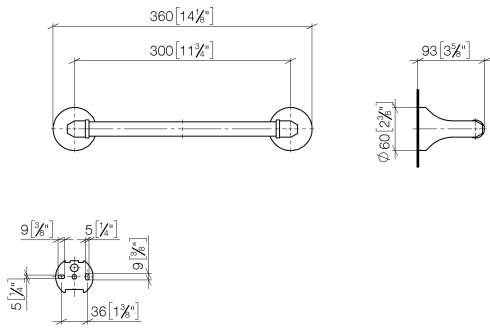

83 030 361

- gauge 300 mm
- width 360mm
- height 60 mm
- rosette Ø 60 mm
- 90mm projection

	Chrome	83 030 361-00
	Brushed Platinum	83 030 361-06
	Platinum	83 030 361-08
	Durabress (23kt Gold)	83 030 361-09
	Brushed Durabress (23kt Gold)	83 030 361-28
	Brushed Dark Platinum	83 030 361-99

Recommended miscellaneous

MADISON Mounting for towel bar/tumbler mounting on two sides - 12 358 970 90
 •for towel bar mounting plus towel bar mounting on back.

83 030 361

mm [inches]

83 030 361

Spare parts list

No.	Item Number	Name	Quantity used	Delivery time
1	05 17 97 507 00 90	fixing set	2	2
2	04 31 11 140 00 90	pin	2	2