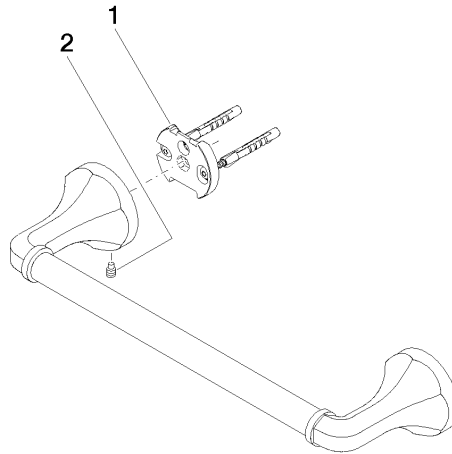

83 030 361

- gauge 300 mm
- width 360mm
- height 60 mm
- rosette Ø 60 mm
- 90mm projection

	Platinum	83 030 361-08
	Chrome	83 030 361-00
	Brushed Platinum	83 030 361-06
	Durabronze (23kt Gold)	83 030 361-09
	Brushed Durabronze (23kt Gold)	83 030 361-28
	Brushed Dark Platinum	83 030 361-99

Recommended miscellaneous

- MADISON Mounting for towel bar/tumbler mounting on two sides -** 12 358 970 90
- for towel bar mounting plus towel bar mounting on back.

83 030 361

mm [inches]

83 030 361

Spare parts list

No.	Item Number	Name	Quantity used	Delivery time
1	05 17 97 507 00 90	fixing set	2	2
2	04 31 11 140 00 90	pin	2	2