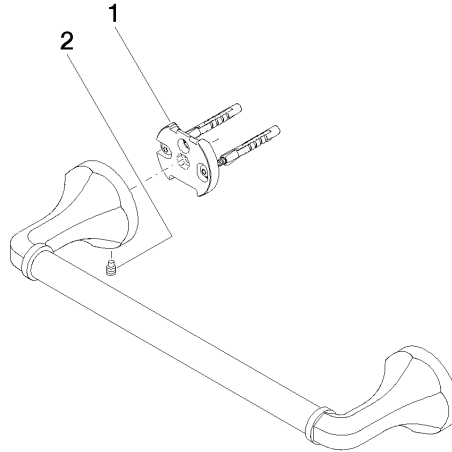

83 030 361

- gauge 300 mm
- width 360mm
- height 60 mm
- rosette Ø 60 mm
- 90mm projection

| | | |
|---|-------------------------------|---------------|
|  | Durabronz (23kt Gold) | 83 030 361-09 |
|  | Chrome | 83 030 361-00 |
|  | Brushed Platinum | 83 030 361-06 |
|  | Platinum | 83 030 361-08 |
|  | Brushed Durabronz (23kt Gold) | 83 030 361-28 |
|  | Brushed Dark Platinum | 83 030 361-99 |

Recommended miscellaneous

MADISON Mounting for towel bar/tumbler mounting on two sides - 12 358 970 90

- for towel bar mounting plus towel bar mounting on back.

83 030 361

mm [inches]

83 030 361

Spare parts list

| No. | Item Number | Name | Quantity used | Delivery time |
|-----|--------------------|------------|---------------|---------------|
| 1 | 05 17 97 507 00 90 | fixing set | 2 | 2 |
| 2 | 04 31 11 140 00 90 | pin | 2 | 2 |