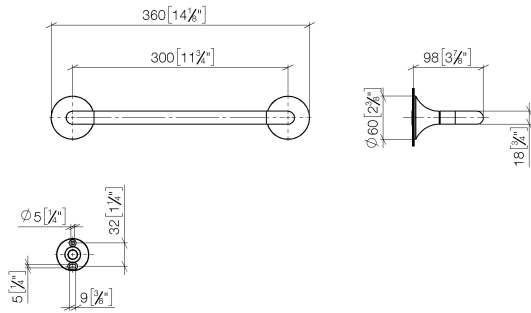

83 030 809

- gauge 300 mm
- width 360mm
- height 60 mm
- rosette Ø 60 mm
- 98mm projection

	Platinum	83 030 809-08
	Chrome	83 030 809-00
	Brushed Platinum	83 030 809-06
	Dark Chrome	83 030 809-19
	Brushed Durabronze (23kt Gold)	83 030 809-28
	Brushed Bronze	83 030 809-42
	Brushed Champagne (22kt Gold)	83 030 809-46
	Champagne (22kt Gold)	83 030 809-47
	Brushed Dark Platinum	83 030 809-99

83 030 809

mm [inches]

83 030 809

Parts for other finishes can be found here: [Chrome](#)

Spare parts list

No.	Item Number	Name	Quantity used	Delivery time
1	05 30 31 025 00 90	fixing set	1	2