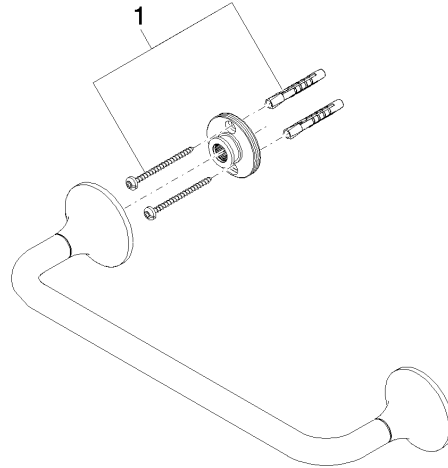

83 030 809

- gauge 300 mm
- width 360mm
- height 60 mm
- rosette Ø 60 mm
- 98mm projection

	Platinum	83 030 809-08
	Chrome	83 030 809-00
	Brushed Platinum	83 030 809-06
	Dark Chrome	83 030 809-19
	Brushed Durabronze (23kt Gold)	83 030 809-28
	Brushed Bronze	83 030 809-42
	Brushed Champagne (22kt Gold)	83 030 809-46
	Champagne (22kt Gold)	83 030 809-47
	Brushed Dark Platinum	83 030 809-99

83 030 809

mm [inches]

83 030 809

Parts for other finishes can be found here: [Chrome](#)

Spare parts list

No.	Item Number	Name	Quantity used	Delivery time
1	05 30 31 025 00 90	fixing set	1	2