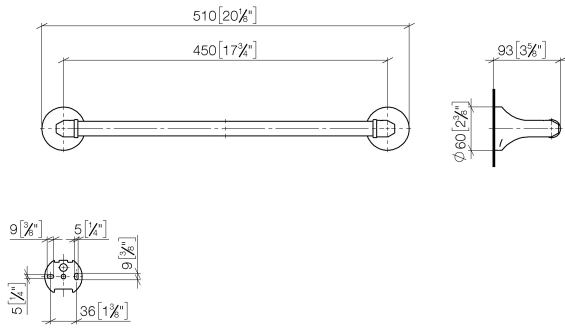

83 045 361

- gauge 450 mm
- width 510mm
- height 60 mm
- rosette Ø 60 mm
- 90mm projection

Note: Standard glass mounting for 8 mm glass only

For 12 mm or more, contact Dornbracht Technical Service

	Chrome	83 045 361-00
	Brushed Platinum	83 045 361-06
	Platinum	83 045 361-08
	Durabrace (23kt Gold)	83 045 361-09
	Brushed Durabrace (23kt Gold)	83 045 361-28
	Brushed Dark Platinum	83 045 361-99

Recommended miscellaneous

MADISON Mounting for towel bar/tumbler mounting on two sides - 12 358 970 90

- for towel bar mounting plus towel bar mounting on back.

83 045 361

mm [inches]

83 045 361

Spare parts list

No.	Item Number	Name	Quantity used	Delivery time
1	05 17 97 507 00 90	fixing set	2	2
2	04 31 11 140 00 90	pin	2	2