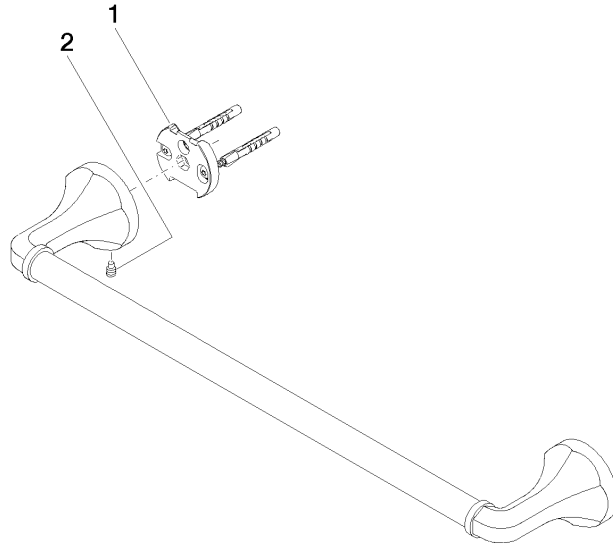

83 045 361

- gauge 450 mm
- width 510mm
- height 60 mm
- rosette Ø 60 mm
- 90mm projection

Note: Standard glass mounting for 8 mm glass only

For 12 mm or more, contact Dornbracht Technical Service

	Chrome	83 045 361-00
	Brushed Platinum	83 045 361-06
	Platinum	83 045 361-08
	Durabrace (23kt Gold)	83 045 361-09
	Brushed Durabrace (23kt Gold)	83 045 361-28
	Brushed Dark Platinum	83 045 361-99

Recommended miscellaneous

MADISON Mounting for towel bar/tumbler mounting on two sides - 12 358 970 90

- for towel bar mounting plus towel bar mounting on back.

83 045 361

mm [inches]

83 045 361

Spare parts list

No.	Item Number	Name	Quantity used	Delivery time
1	05 17 97 507 00 90	fixing set	2	2
2	04 31 11 140 00 90	pin	2	2