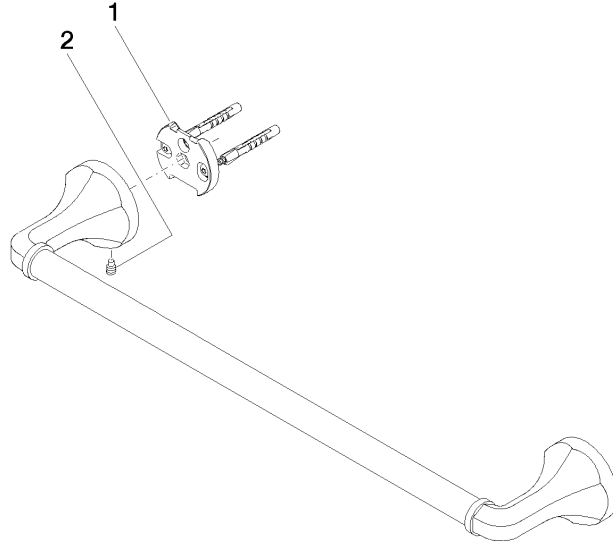

83 045 361

- gauge 450 mm
- width 510mm
- height 60 mm
- rosette Ø 60 mm
- 90mm projection

Note: Standard glass mounting for 8 mm glass only

For 12 mm or more, contact Dornbracht Technical Service

	Brushed Platinum	83 045 361-06
	Chrome	83 045 361-00
	Platinum	83 045 361-08
	Durabrace (23kt Gold)	83 045 361-09
	Brushed Durabrace (23kt Gold)	83 045 361-28
	Brushed Dark Platinum	83 045 361-99

**Recommended miscellaneous**

**MADISON Mounting for towel bar/tumbler mounting on two sides -** 12 358 970 90

- for towel bar mounting plus towel bar mounting on back.

83 045 361

mm [inches]

83 045 361

Spare parts list

No.	Item Number	Name	Quantity used	Delivery time
1	05 17 97 507 00 90	fixing set	2	2
2	04 31 11 140 00 90	pin	2	2