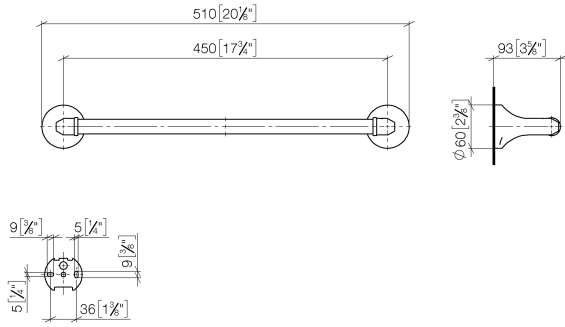

83 045 361

- gauge 450 mm
- width 510mm
- height 60 mm
- rosette Ø 60 mm
- 90mm projection

Note: Standard glass mounting for 8 mm glass only

For 12 mm or more, contact Dornbracht Technical Service

	Brushed Platinum	83 045 361-06
	Chrome	83 045 361-00
	Platinum	83 045 361-08
	Durabrace (23kt Gold)	83 045 361-09
	Brushed Durabrace (23kt Gold)	83 045 361-28
	Brushed Dark Platinum	83 045 361-99

**Recommended miscellaneous**

**MADISON Mounting for towel bar/tumbler mounting on two sides -** 12 358 970 90

- for towel bar mounting plus towel bar mounting on back.

83 045 361

mm [inches]

83 045 361

Spare parts list

No.	Item Number	Name	Quantity used	Delivery time
1	05 17 97 507 00 90	fixing set	2	2
2	04 31 11 140 00 90	pin	2	2