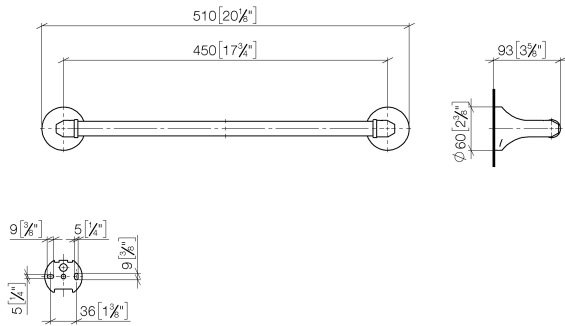

83 045 361

- gauge 450 mm
- width 510mm
- height 60 mm
- rosette Ø 60 mm
- 90mm projection

Note: Standard glass mounting for 8 mm glass only

For 12 mm or more, contact Dornbracht Technical Service

	Durabronss (23kt Gold)	83 045 361-09
	Chrome	83 045 361-00
	Brushed Platinum	83 045 361-06
	Platinum	83 045 361-08
	Brushed Durabronss (23kt Gold)	83 045 361-28
	Brushed Dark Platinum	83 045 361-99

Recommended miscellaneous

MADISON Mounting for towel bar/tumbler mounting on two sides - 12 358 970 90

- for towel bar mounting plus towel bar mounting on back.

83 045 361

mm [inches]

83 045 361

Spare parts list

No.	Item Number	Name	Quantity used	Delivery time
1	05 17 97 507 00 90	fixing set	2	2
2	04 31 11 140 00 90	pin	2	2