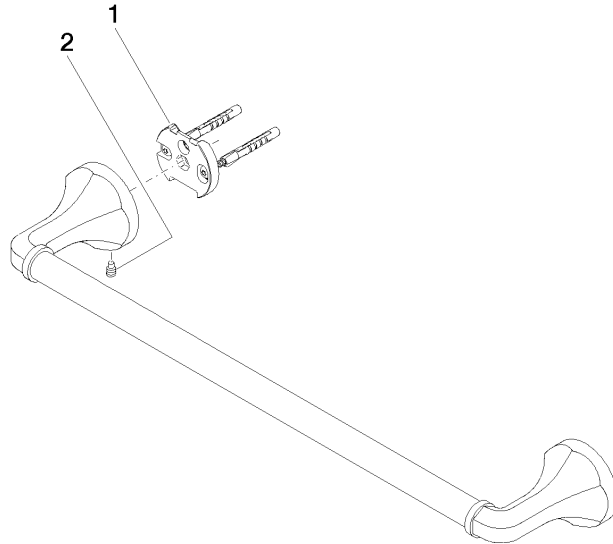

83 045 361

- gauge 450 mm
- width 510mm
- height 60 mm
- rosette Ø 60 mm
- 90mm projection

Note: Standard glass mounting for 8 mm glass only

For 12 mm or more, contact Dornbracht Technical Service

	Durabronss (23kt Gold)	83 045 361-09
	Chrome	83 045 361-00
	Brushed Platinum	83 045 361-06
	Platinum	83 045 361-08
	Brushed Durabronss (23kt Gold)	83 045 361-28
	Brushed Dark Platinum	83 045 361-99

Recommended miscellaneous

MADISON Mounting for towel bar/tumbler mounting on two sides - 12 358 970 90

- for towel bar mounting plus towel bar mounting on back.

83 045 361

mm [inches]

83 045 361

Spare parts list

No.	Item Number	Name	Quantity used	Delivery time
1	05 17 97 507 00 90	fixing set	2	2
2	04 31 11 140 00 90	pin	2	2