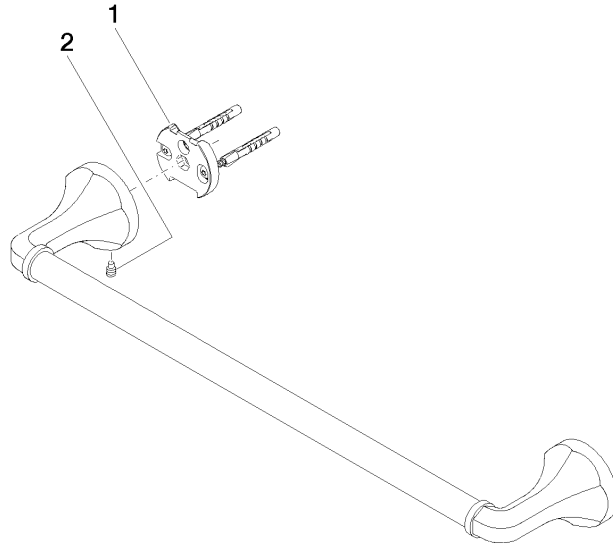

83 045 361

- gauge 450 mm
- width 510mm
- height 60 mm
- rosette Ø 60 mm
- 90mm projection

Note: Standard glass mounting for 8 mm glass only

For 12 mm or more, contact Dornbracht Technical Service

	Brushed Durabronss (23kt Gold)	83 045 361-28
	Chrome	83 045 361-00
	Brushed Platinum	83 045 361-06
	Platinum	83 045 361-08
	Durabronss (23kt Gold)	83 045 361-09
	Brushed Dark Platinum	83 045 361-99

83 045 361

mm [inches]

83 045 361

Parts for other finishes can be found here: [Chrome](#)

Spare parts list

No.	Item Number	Name	Quantity used	Delivery time
1	05 17 97 507 00 90	fixing set	2	2
2	04 31 11 140 00 90	pin	2	2