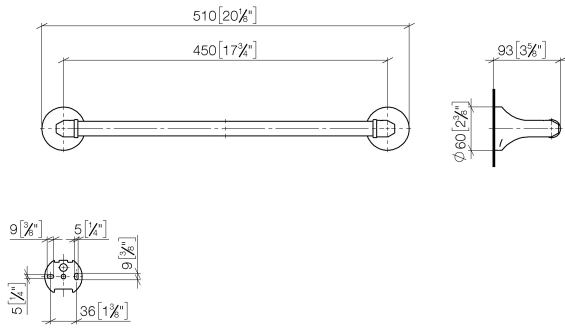

83 045 361

- gauge 450 mm
- width 510mm
- height 60 mm
- rosette Ø 60 mm
- 90mm projection

Note: Standard glass mounting for 8 mm glass only

For 12 mm or more, contact Dornbracht Technical Service

	Brushed Durabronss (23kt Gold)	83 045 361-28
	Chrome	83 045 361-00
	Brushed Platinum	83 045 361-06
	Platinum	83 045 361-08
	Durabronss (23kt Gold)	83 045 361-09
	Brushed Dark Platinum	83 045 361-99

83 045 361

mm [inches]

83 045 361

Parts for other finishes can be found here: [Chrome](#)

Spare parts list

No.	Item Number	Name	Quantity used	Delivery time
1	05 17 97 507 00 90	fixing set	2	2
2	04 31 11 140 00 90	pin	2	2