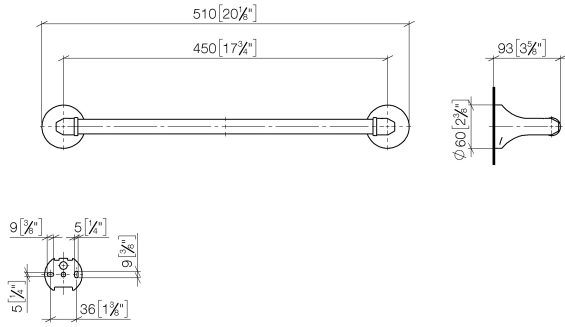

83 045 361

- gauge 450 mm
- width 510mm
- height 60 mm
- rosette Ø 60 mm
- 90mm projection

Note: Standard glass mounting for 8 mm glass only

For 12 mm or more, contact Dornbracht Technical Service

	Brushed Dark Platinum	83 045 361-99
	Chrome	83 045 361-00
	Brushed Platinum	83 045 361-06
	Platinum	83 045 361-08
	Durabrand (23kt Gold)	83 045 361-09
	Brushed Durabrand (23kt Gold)	83 045 361-28

Recommended miscellaneous

MADISON Mounting for towel bar/tumbler mounting on two sides - 12 358 970 90

- for towel bar mounting plus towel bar mounting on back.

83 045 361

mm [inches]

83 045 361

Spare parts list

No.	Item Number	Name	Quantity used	Delivery time
1	05 17 97 507 00 90	fixing set	2	2
2	04 31 11 140 00 90	pin	2	2