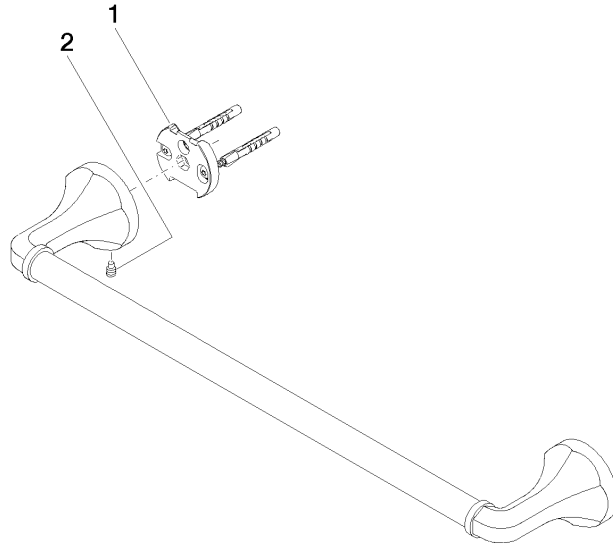

83 045 361

- gauge 450 mm
- width 510mm
- height 60 mm
- rosette Ø 60 mm
- 90mm projection

Note: Standard glass mounting for 8 mm glass only

For 12 mm or more, contact Dornbracht Technical Service

	Brushed Dark Platinum	83 045 361-99
	Chrome	83 045 361-00
	Brushed Platinum	83 045 361-06
	Platinum	83 045 361-08
	Durabrand (23kt Gold)	83 045 361-09
	Brushed Durabrand (23kt Gold)	83 045 361-28

Recommended miscellaneous

MADISON Mounting for towel bar/tumbler mounting on two sides - 12 358 970 90

- for towel bar mounting plus towel bar mounting on back.

83 045 361

mm [inches]

83 045 361

Spare parts list

No.	Item Number	Name	Quantity used	Delivery time
1	05 17 97 507 00 90	fixing set	2	2
2	04 31 11 140 00 90	pin	2	2