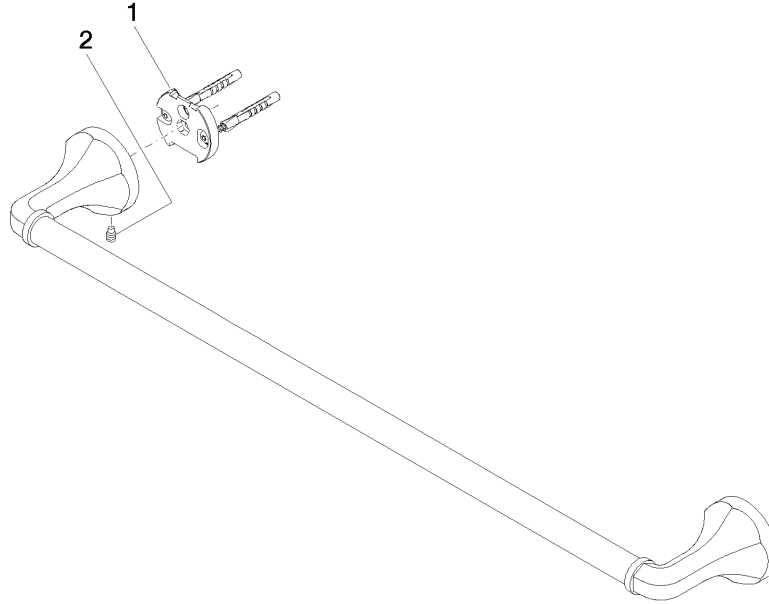

83 060 361

- gauge 600 mm
- width 660mm
- height 60 mm
- rosette Ø 60 mm
- 90mm projection

Note: Standard glass mounting for 8 mm glass only

For 12 mm or more, contact Dornbracht Technical Service

	Chrome	83 060 361-00
	Brushed Platinum	83 060 361-06
	Platinum	83 060 361-08
	Durabrace (23kt Gold)	83 060 361-09
	Brushed Durabrace (23kt Gold)	83 060 361-28
	Brushed Dark Platinum	83 060 361-99

Recommended miscellaneous

MADISON Mounting for towel bar/tumbler mounting on two sides - 12 358 970 90

- for towel bar mounting plus towel bar mounting on back.

83 060 361

mm [inches]

83 060 361

Spare parts list

No.	Item Number	Name	Quantity used	Delivery time
1	05 17 97 507 00 90	fixing set	2	2
2	04 31 11 140 00 90	pin	2	2