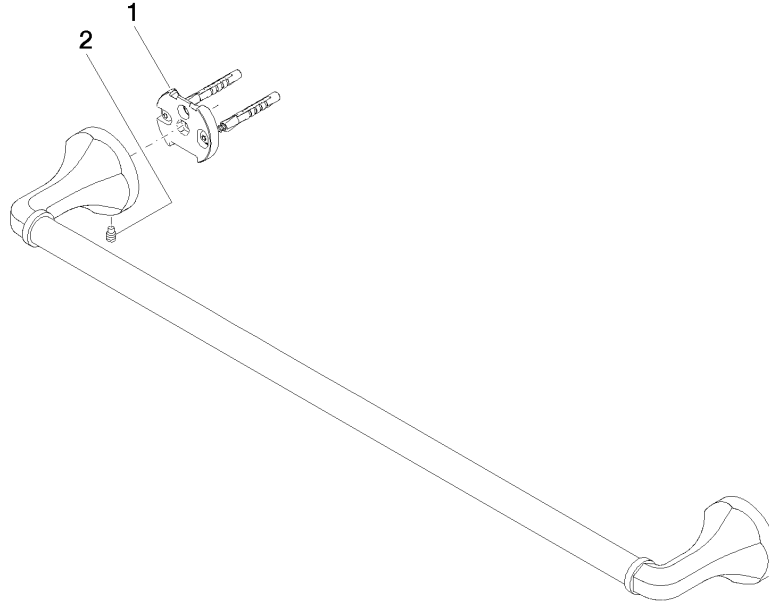

83 060 361

- gauge 600 mm
- width 660mm
- height 60 mm
- rosette Ø 60 mm
- 90mm projection

Note: Standard glass mounting for 8 mm glass only

For 12 mm or more, contact Dornbracht Technical Service

	Brushed Platinum	83 060 361-06
	Chrome	83 060 361-00
	Platinum	83 060 361-08
	Durabrace (23kt Gold)	83 060 361-09
	Brushed Durabrace (23kt Gold)	83 060 361-28
	Brushed Dark Platinum	83 060 361-99

Recommended miscellaneous

MADISON Mounting for towel bar/tumbler mounting on two sides - 12 358 970 90

- for towel bar mounting plus towel bar mounting on back.

83 060 361

mm [inches]

83 060 361

Spare parts list

No.	Item Number	Name	Quantity used	Delivery time
1	05 17 97 507 00 90	fixing set	2	2
2	04 31 11 140 00 90	pin	2	2