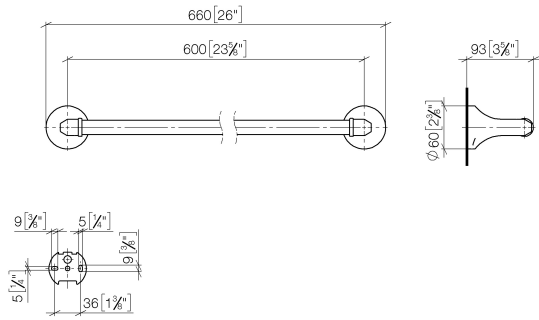

83 060 361

- gauge 600 mm
- width 660mm
- height 60 mm
- rosette Ø 60 mm
- 90mm projection

Note: Standard glass mounting for 8 mm glass only

For 12 mm or more, contact Dornbracht Technical Service

	Brushed Platinum	83 060 361-06
	Chrome	83 060 361-00
	Platinum	83 060 361-08
	Durabrace (23kt Gold)	83 060 361-09
	Brushed Durabrace (23kt Gold)	83 060 361-28
	Brushed Dark Platinum	83 060 361-99

Recommended miscellaneous

MADISON Mounting for towel bar/tumbler mounting on two sides - 12 358 970 90

- for towel bar mounting plus towel bar mounting on back.

83 060 361

mm [inches]

83 060 361

Spare parts list

No.	Item Number	Name	Quantity used	Delivery time
1	05 17 97 507 00 90	fixing set	2	2
2	04 31 11 140 00 90	pin	2	2