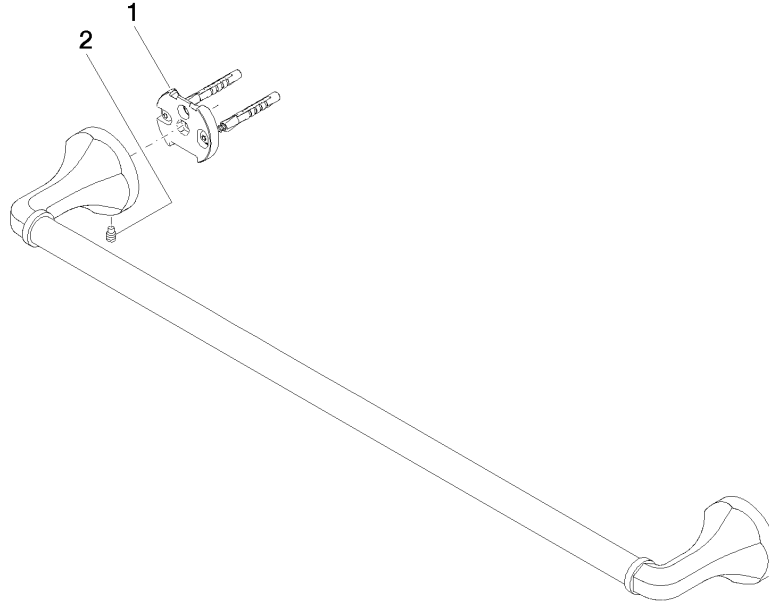

83 060 361

- gauge 600 mm
- width 660mm
- height 60 mm
- rosette Ø 60 mm
- 90mm projection

Note: Standard glass mounting for 8 mm glass only

For 12 mm or more, contact Dornbracht Technical Service

	Platinum	83 060 361-08
	Chrome	83 060 361-00
	Brushed Platinum	83 060 361-06
	Durabrace (23kt Gold)	83 060 361-09
	Brushed Durabrace (23kt Gold)	83 060 361-28
	Brushed Dark Platinum	83 060 361-99

Recommended miscellaneous

MADISON Mounting for towel bar/tumbler mounting on two sides - 12 358 970 90

- for towel bar mounting plus towel bar mounting on back.

83 060 361

mm [inches]

83 060 361

Spare parts list

No.	Item Number	Name	Quantity used	Delivery time
1	05 17 97 507 00 90	fixing set	2	2
2	04 31 11 140 00 90	pin	2	2