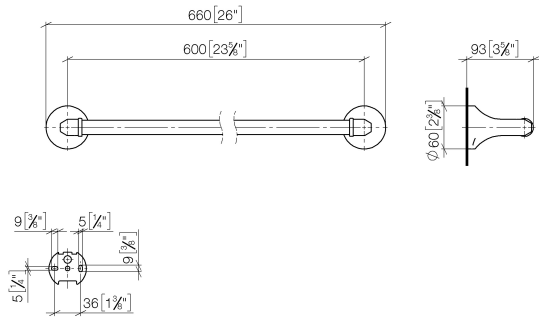

83 060 361

- gauge 600 mm
- width 660mm
- height 60 mm
- rosette Ø 60 mm
- 90mm projection

Note: Standard glass mounting for 8 mm glass only

For 12 mm or more, contact Dornbracht Technical Service

	Platinum	83 060 361-08
	Chrome	83 060 361-00
	Brushed Platinum	83 060 361-06
	Durabrace (23kt Gold)	83 060 361-09
	Brushed Durabrace (23kt Gold)	83 060 361-28
	Brushed Dark Platinum	83 060 361-99

Recommended miscellaneous

MADISON Mounting for towel bar/tumbler mounting on two sides - 12 358 970 90

- for towel bar mounting plus towel bar mounting on back.

83 060 361

mm [inches]

83 060 361

Spare parts list

No.	Item Number	Name	Quantity used	Delivery time
1	05 17 97 507 00 90	fixing set	2	2
2	04 31 11 140 00 90	pin	2	2