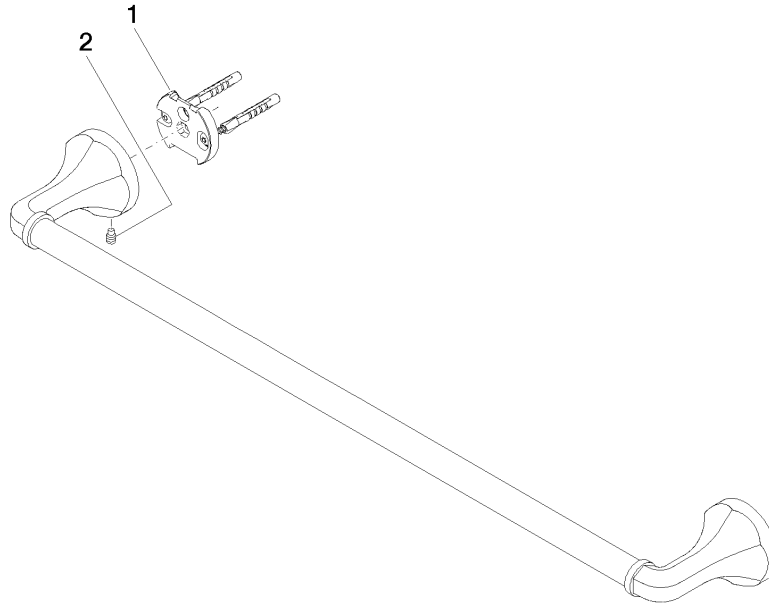

83 060 361

- gauge 600 mm
- width 660mm
- height 60 mm
- rosette Ø 60 mm
- 90mm projection

Note: Standard glass mounting for 8 mm glass only

For 12 mm or more, contact Dornbracht Technical Service

	Durabronss (23kt Gold)	83 060 361-09
	Chrome	83 060 361-00
	Brushed Platinum	83 060 361-06
	Platinum	83 060 361-08
	Brushed Durabronss (23kt Gold)	83 060 361-28
	Brushed Dark Platinum	83 060 361-99

Recommended miscellaneous

MADISON Mounting for towel bar/tumbler mounting on two sides - 12 358 970 90

- for towel bar mounting plus towel bar mounting on back.

83 060 361

mm [inches]

83 060 361

Spare parts list

No.	Item Number	Name	Quantity used	Delivery time
1	05 17 97 507 00 90	fixing set	2	2
2	04 31 11 140 00 90	pin	2	2