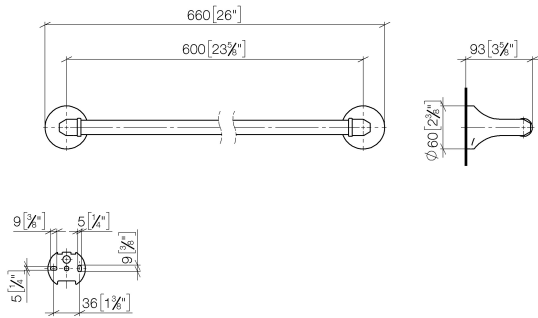

83 060 361

- gauge 600 mm
- width 660mm
- height 60 mm
- rosette Ø 60 mm
- 90mm projection

Note: Standard glass mounting for 8 mm glass only

For 12 mm or more, contact Dornbracht Technical Service

	Durabronss (23kt Gold)	83 060 361-09
	Chrome	83 060 361-00
	Brushed Platinum	83 060 361-06
	Platinum	83 060 361-08
	Brushed Durabronss (23kt Gold)	83 060 361-28
	Brushed Dark Platinum	83 060 361-99

Recommended miscellaneous

MADISON Mounting for towel bar/tumbler mounting on two sides - 12 358 970 90

- for towel bar mounting plus towel bar mounting on back.

83 060 361

mm [inches]

83 060 361

Spare parts list

No.	Item Number	Name	Quantity used	Delivery time
1	05 17 97 507 00 90	fixing set	2	2
2	04 31 11 140 00 90	pin	2	2