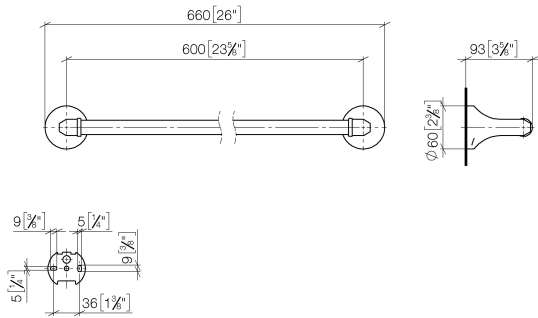

## MADISON Towel bar - Brushed Durabronz (23kt Gold)

MADISON

83 060 361

- gauge 600 mm
- width 660mm
- height 60 mm
- rosette Ø 60 mm
- 90mm projection

Note: Standard glass mounting for 8 mm glass only

For 12 mm or more, contact Dornbracht Technical Service

### Recommended miscellaneous

- MADISON Mounting for towel bar/tumbler mounting on two sides -** 12 358 970 90
- for towel bar mounting plus towel bar mounting on back.

83 060 361

mm [inches]

83 060 361

Spare parts list

No.	Item Number	Name	Quantity used	Delivery time
1	05 17 97 507 00 90	fixing set	2	2
2	04 31 11 140 00 90	pin	2	2