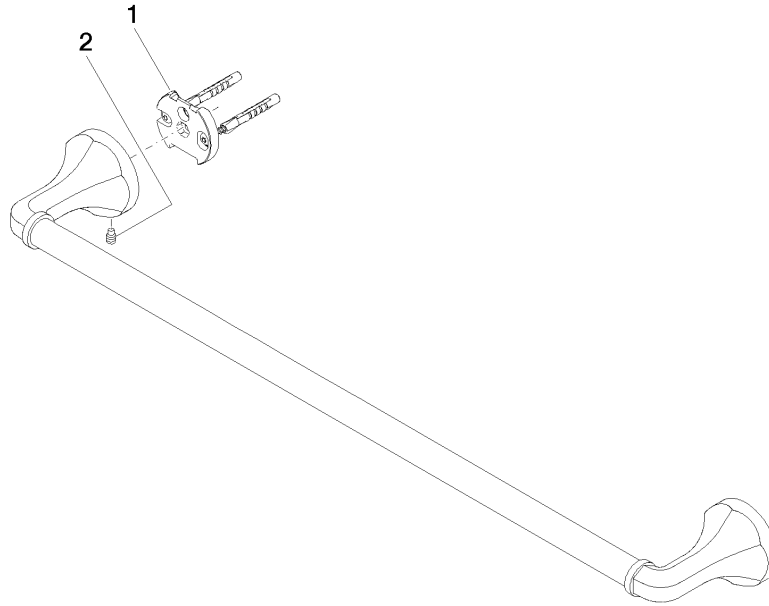

## MADISON Towel bar - Brushed Durabronz (23kt Gold)

MADISON

83 060 361

- gauge 600 mm
- width 660mm
- height 60 mm
- rosette Ø 60 mm
- 90mm projection

Note: Standard glass mounting for 8 mm glass only

For 12 mm or more, contact Dornbracht Technical Service

### Recommended miscellaneous

- MADISON Mounting for towel bar/tumbler mounting on two sides -** 12 358 970 90
- for towel bar mounting plus towel bar mounting on back.

83 060 361

mm [inches]

83 060 361

Spare parts list

No.	Item Number	Name	Quantity used	Delivery time
1	05 17 97 507 00 90	fixing set	2	2
2	04 31 11 140 00 90	pin	2	2