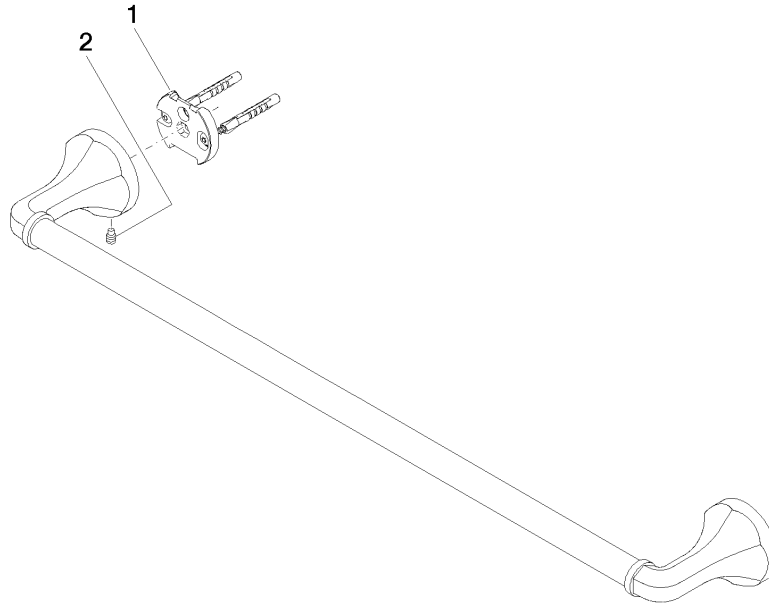

83 060 361

- gauge 600 mm
- width 660mm
- height 60 mm
- rosette Ø 60 mm
- 90mm projection

Note: Standard glass mounting for 8 mm glass only

For 12 mm or more, contact Dornbracht Technical Service

| | | |
|---|-------------------------------|---------------|
|  | Brushed Dark Platinum | 83 060 361-99 |
|  | Chrome | 83 060 361-00 |
|  | Brushed Platinum | 83 060 361-06 |
|  | Platinum | 83 060 361-08 |
|  | Durabrand (23kt Gold) | 83 060 361-09 |
|  | Brushed Durabrand (23kt Gold) | 83 060 361-28 |

Recommended miscellaneous

MADISON Mounting for towel bar/tumbler mounting on two sides - 12 358 970 90

- for towel bar mounting plus towel bar mounting on back.

83 060 361

mm [inches]

83 060 361

Spare parts list

| No. | Item Number | Name | Quantity used | Delivery time |
|-----|--------------------|------------|---------------|---------------|
| 1 | 05 17 97 507 00 90 | fixing set | 2 | 2 |
| 2 | 04 31 11 140 00 90 | pin | 2 | 2 |