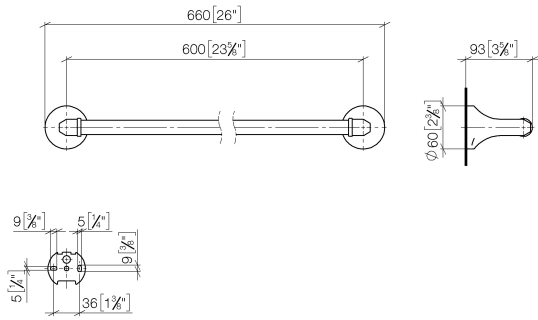

83 060 361

- gauge 600 mm
- width 660mm
- height 60 mm
- rosette Ø 60 mm
- 90mm projection

Note: Standard glass mounting for 8 mm glass only

For 12 mm or more, contact Dornbracht Technical Service

| | | |
|---|-------------------------------|---------------|
|  | Brushed Dark Platinum | 83 060 361-99 |
|  | Chrome | 83 060 361-00 |
|  | Brushed Platinum | 83 060 361-06 |
|  | Platinum | 83 060 361-08 |
|  | Durabrand (23kt Gold) | 83 060 361-09 |
|  | Brushed Durabrand (23kt Gold) | 83 060 361-28 |

Recommended miscellaneous

MADISON Mounting for towel bar/tumbler mounting on two sides - 12 358 970 90

- for towel bar mounting plus towel bar mounting on back.

83 060 361

mm [inches]

83 060 361

Spare parts list

| No. | Item Number | Name | Quantity used | Delivery time |
|-----|--------------------|------------|---------------|---------------|
| 1 | 05 17 97 507 00 90 | fixing set | 2 | 2 |
| 2 | 04 31 11 140 00 90 | pin | 2 | 2 |