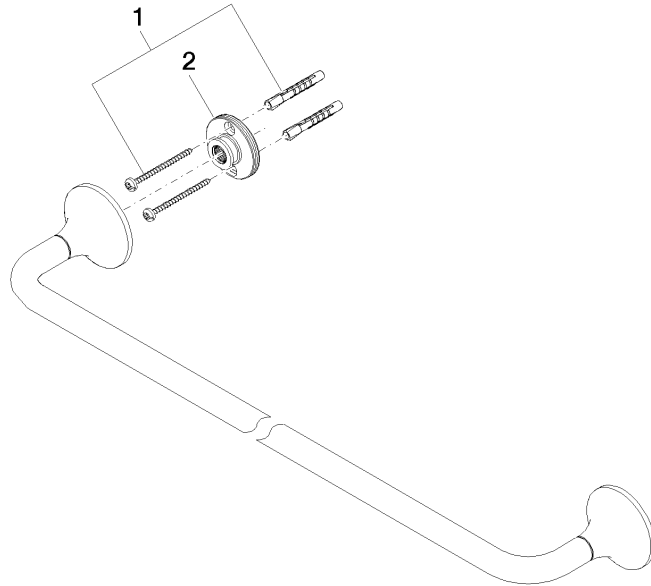

83 060 809

- gauge 600 mm
- width 660mm
- height 60 mm
- rosette Ø 60 mm
- 88mm projection

	Chrome	83 060 809-00
	Brushed Platinum	83 060 809-06
	Platinum	83 060 809-08
	Dark Chrome	83 060 809-19
	Brushed Durabronze (23kt Gold)	83 060 809-28
	Brushed Bronze	83 060 809-42
	Brushed Champagne (22kt Gold)	83 060 809-46
	Champagne (22kt Gold)	83 060 809-47
	Brushed Dark Platinum	83 060 809-99

83 060 809

mm [inches]

83 060 809

Parts for other finishes can be found here: Brushed Platinum

### Spare parts list

No.	Item Number	Name	Quantity used	Delivery time
1	05 30 31 025 00 90	fixing set	1	2
2	90 17 20 759 00 90	disc	2	2