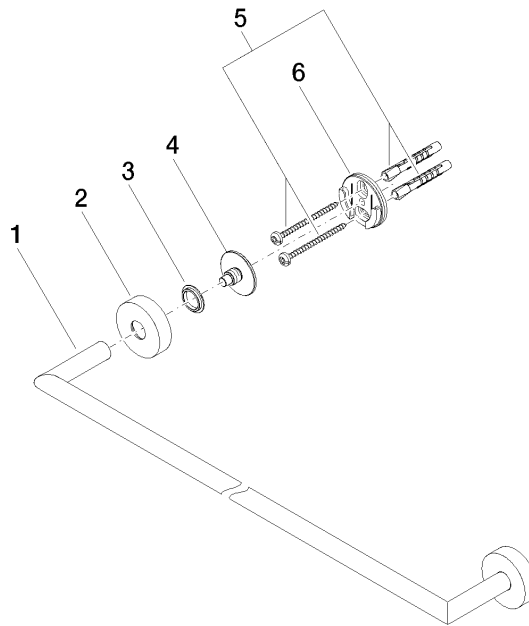

Towel bar - Brushed Platinum

ENO

83 060 979

- gauge 600 mm
- width 640mm
- height 40 mm
- rosette Ø 40 mm
- 65mm projection

Fits ELIO, ENO, MEM, META SQUARE, SYNC and TARA ULTRA

Fits: ENO, SYNC, TARA ULTRA, META SQUARE

83 060 979

mm [inches]

83 060 979

Parts for other finishes can be found here: [Chrome](#)

Spare parts list

No.	Item Number	Name	Quantity used	Delivery time
1	05 28 22 622 00-06	holder	1	10
2	08 27 97 500-06	rosette	2	10
3	08 30 11 516 90	ring	2	2
4	08 17 97 560 90	holder	2	2
5	05 30 31 025 00 90	fixing set	2	2
6	08 17 97 501 07	holder	2	2