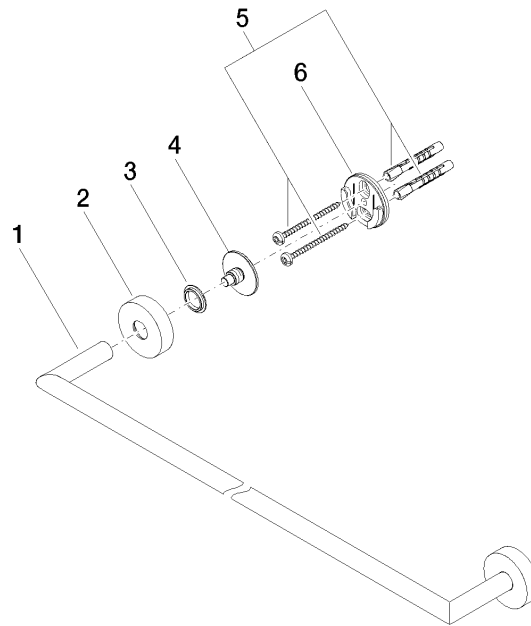

Towel bar - Brushed Champagne (22kt Gold)

ENO

83 060 979

- gauge 600 mm
- width 640mm
- height 40 mm
- rosette Ø 40 mm
- 65mm projection

Fits ELIO, ENO, MEM, META SQUARE, SYNC and TARA ULTRA

Fits: ENO, SYNC, TARA ULTRA, META SQUARE

83 060 979

mm [inches]

83 060 979

Parts for other finishes can be found here: [Chrome](#)

Spare parts list

| No. | Item Number | Name | Quantity used | Delivery time |
|-----|--------------------|------------|---------------|---------------|
| 1 | 05 28 22 622 00-46 | holder | 1 | 60 |
| 2 | 08 27 97 500-46 | rosette | 2 | 30 |
| 3 | 08 30 11 516 90 | ring | 2 | 2 |
| 4 | 08 17 97 560 90 | holder | 2 | 2 |
| 5 | 05 30 31 025 00 90 | fixing set | 2 | 2 |
| 6 | 08 17 97 501 07 | holder | 2 | 2 |