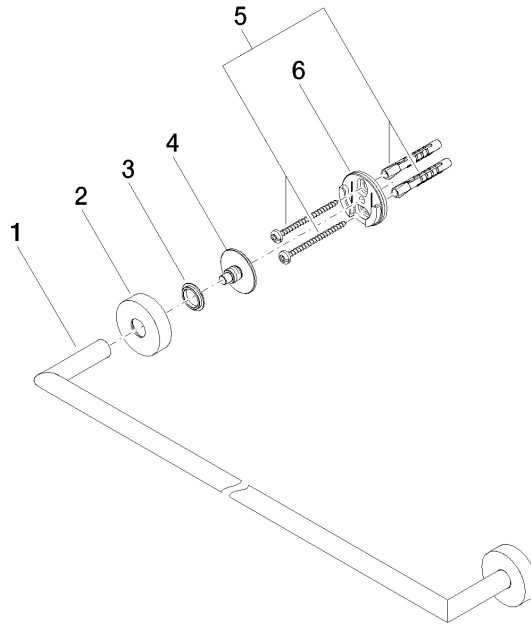

Towel bar - Brushed Chrome

ENO

83 060 979

- gauge 600 mm
- width 640mm
- height 40 mm
- rosette Ø 40 mm
- 65mm projection

Fits ELIO, ENO, MEM, META SQUARE, SYNC and TARA ULTRA

Fits: ENO, SYNC, TARA ULTRA, META SQUARE

83 060 979

mm [inches]

83 060 979

Parts for other finishes can be found here: [Chrome](#)

Spare parts list

No.	Item Number	Name	Quantity used	Delivery time
1	05 28 22 622 00-93	holder	1	20
2	08 27 97 500-93	rosette	2	20
3	08 30 11 516 90	ring	2	2
4	08 17 97 560 90	holder	2	2
5	05 30 31 025 00 90	fixing set	2	2
6	08 17 97 501 07	holder	2	2