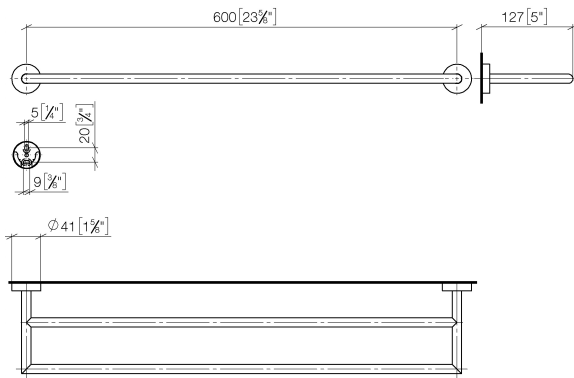

Towel bar in two parts - Chrome

LISSÉ

83 061 979

- gauge 600 mm
- width 640mm
- height 40 mm
- rosette Ø 40 mm
- 130mm projection

Fits: LISSÉ, META

	Chrome	83 061 979-00
	Brushed Platinum	83 061 979-06
	Dark Chrome	83 061 979-19
	Light Gold	83 061 979-26
	Brushed Light Gold	83 061 979-27
	Matte Black	83 061 979-33
	Brushed Bronze	83 061 979-42
	Brushed Champagne (22kt Gold)	83 061 979-46
	Champagne (22kt Gold)	83 061 979-47
	Brushed Chrome	83 061 979-93
	Brushed Dark Platinum	83 061 979-99

Towel bar in two parts - Chrome

LISSÉ

83 061 979

mm[inches]

83 061 979

Parts for other finishes can be found here: [Brushed](#)
[Platinum](#)

Spare parts list

No.	Item Number	Name	Quantity used	Delivery time
1	05 28 22 622 01-00	holder	1	10
2	08 27 97 500-00	rosette	2	10
3	08 30 11 516 90	ring	2	2
4	08 17 97 560 90	holder	2	2
5	05 30 31 025 00 90	fixing set	2	2
6	08 17 97 501 07	holder	2	2