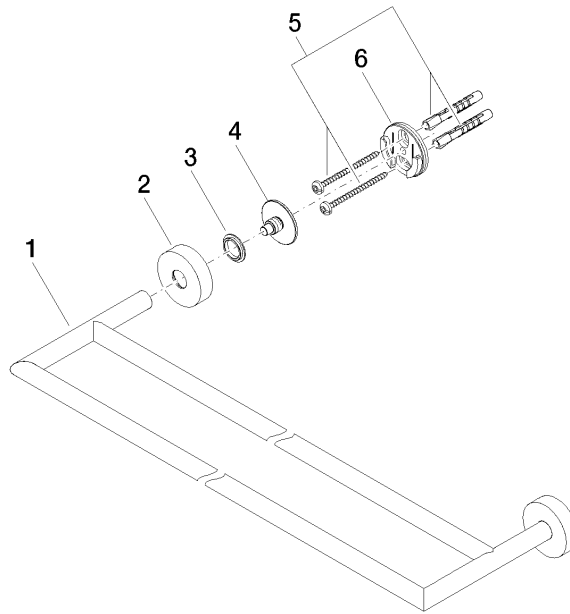

Towel bar in two parts - Chrome

LISSÉ

83 061 979

- gauge 600 mm
- width 640mm
- height 40 mm
- rosette Ø 40 mm
- 130mm projection

Fits: LISSÉ, META

	Chrome	83 061 979-00
	Brushed Platinum	83 061 979-06
	Dark Chrome	83 061 979-19
	Light Gold	83 061 979-26
	Brushed Light Gold	83 061 979-27
	Matte Black	83 061 979-33
	Brushed Bronze	83 061 979-42
	Brushed Champagne (22kt Gold)	83 061 979-46
	Champagne (22kt Gold)	83 061 979-47
	Brushed Chrome	83 061 979-93
	Brushed Dark Platinum	83 061 979-99

Towel bar in two parts - Chrome

LISSÉ

83 061 979

mm[inches]

83 061 979

Parts for other finishes can be found here: [Brushed](#)
[Platinum](#)

Spare parts list

No.	Item Number	Name	Quantity used	Delivery time
1	05 28 22 622 01-00	holder	1	10
2	08 27 97 500-00	rosette	2	10
3	08 30 11 516 90	ring	2	2
4	08 17 97 560 90	holder	2	2
5	05 30 31 025 00 90	fixing set	2	2
6	08 17 97 501 07	holder	2	2