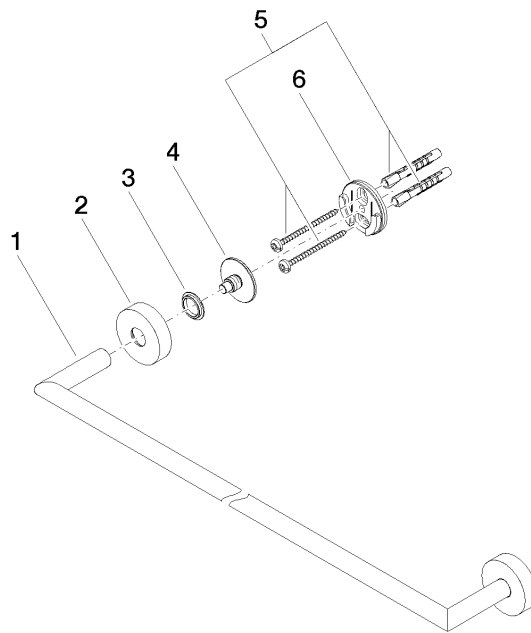

**Towel bar - Chrome**

ENO

83 080 979

- gauge 800 mm
- width 840mm
- height 40 mm
- rosette Ø 40 mm
- 65mm projection

Fits ELIO, ENO, MEM, META SQUARE, SYNC and TARA ULTRA

Fits: ENO, SYNC, TARA ULTRA, META SQUARE

83 080 979

mm [inches]

M 1:10

83 080 979

Parts for other finishes can be found here: Brushed Platinum

### Spare parts list

No.	Item Number	Name	Quantity used	Delivery time
1	05 28 22 623 00-00	holder	1	10
2	08 27 97 500-00	rosette	2	10
3	08 30 11 516 90	ring	2	2
4	08 17 97 560 90	holder	2	2
5	05 30 31 025 00 90	fixing set	2	2
6	08 17 97 501 07	holder	2	2