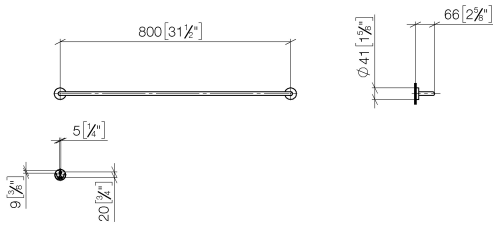

**Towel bar - Chrome**

ENO

83 080 979

- gauge 800 mm
- width 840mm
- height 40 mm
- rosette Ø 40 mm
- 65mm projection

Fits ELIO, ENO, MEM, META SQUARE, SYNC and TARA ULTRA

Fits: ENO, SYNC, TARA ULTRA, META SQUARE

83 080 979

mm [inches]

M 1:10

83 080 979

Parts for other finishes can be found here: Brushed Platinum

### Spare parts list

No.	Item Number	Name	Quantity used	Delivery time
1	05 28 22 623 00-00	holder	1	10
2	08 27 97 500-00	rosette	2	10
3	08 30 11 516 90	ring	2	2
4	08 17 97 560 90	holder	2	2
5	05 30 31 025 00 90	fixing set	2	2
6	08 17 97 501 07	holder	2	2