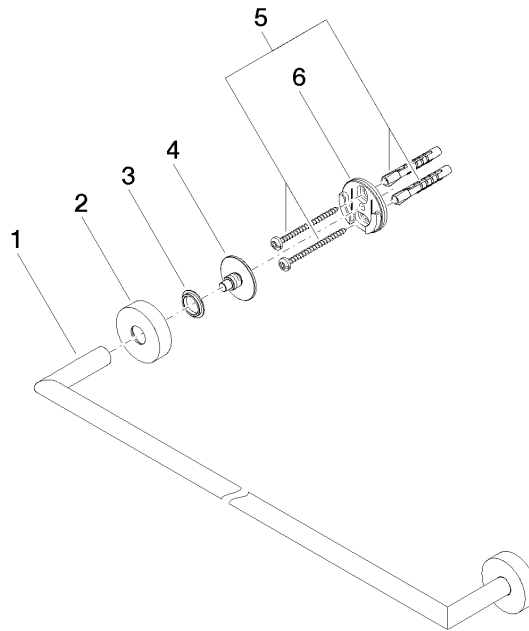

## Towel bar - Chrome

ENO

83 080 979

- gauge 800 mm
- width 840mm
- height 40 mm
- rosette Ø 40 mm
- 65mm projection

Fits ELIO, ENO, MEM, META SQUARE, SYNC and TARA ULTRA

Fits: ENO, SYNC, TARA ULTRA, META SQUARE

83 080 979

mm [inches]

M 1:10

83 080 979

Parts for other finishes can be found here: Brushed Platinum

### Spare parts list

No.	Item Number	Name	Quantity used	Delivery time
1	05 28 22 623 00-00	holder	1	10
2	08 27 97 500-00	rosette	2	10
3	08 30 11 516 90	ring	2	2
4	08 17 97 560 90	holder	2	2
5	05 30 31 025 00 90	fixing set	2	2
6	08 17 97 501 07	holder	2	2