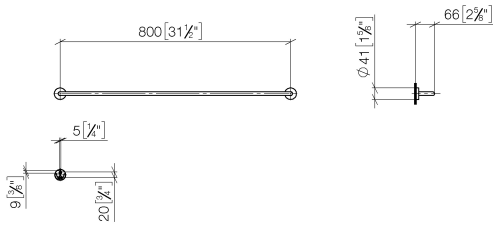

## Towel bar - Chrome

ENO

83 080 979

- gauge 800 mm
- width 840mm
- height 40 mm
- rosette Ø 40 mm
- 65mm projection

Fits ELIO, ENO, MEM, META SQUARE, SYNC and TARA ULTRA

Fits: ENO, SYNC, TARA ULTRA, META SQUARE

83 080 979

mm [inches]

M 1:10

83 080 979

Parts for other finishes can be found here: Brushed Platinum

### Spare parts list

No.	Item Number	Name	Quantity used	Delivery time
1	05 28 22 623 00-00	holder	1	10
2	08 27 97 500-00	rosette	2	10
3	08 30 11 516 90	ring	2	2
4	08 17 97 560 90	holder	2	2
5	05 30 31 025 00 90	fixing set	2	2
6	08 17 97 501 07	holder	2	2