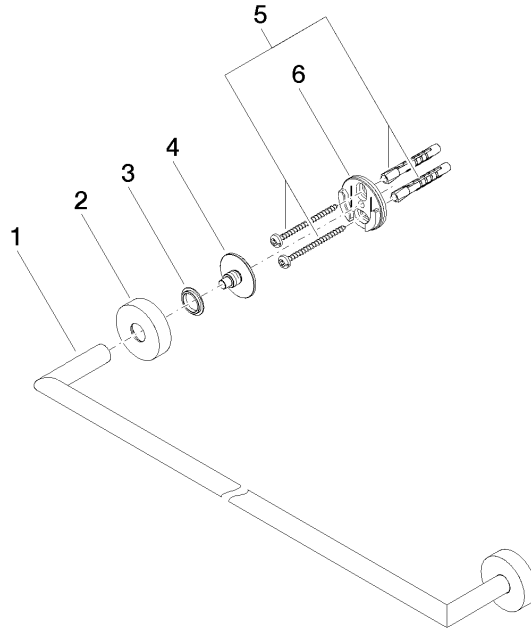

Towel bar - Brushed Platinum

ENO

83 080 979

- gauge 800 mm
- width 840mm
- height 40 mm
- rosette Ø 40 mm
- 65mm projection

Fits ELIO, ENO, MEM, META SQUARE, SYNC and TARA ULTRA

Fits: ENO, SYNC, TARA ULTRA, META SQUARE

83 080 979

mm [inches]

M 1:10

83 080 979

Product version from 7/1/2023

Parts for other
finishes can be found
here: [Chrome](#)

Towel bar - Brushed Platinum

ENO

83 080 979

Spare parts list

Product version from 7/1/2023

No.	Item Number	Name	Quantity used	Delivery time
	05 28 22 623 00-06	holder	11	10