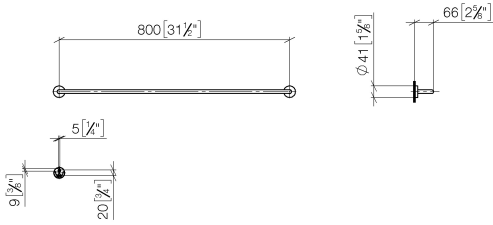

Towel bar - Brushed Platinum

ENO

83 080 979

- gauge 800 mm
- width 840mm
- height 40 mm
- rosette Ø 40 mm
- 65mm projection

Fits ELIO, ENO, MEM, META SQUARE, SYNC and TARA ULTRA

Fits: ENO, SYNC, TARA ULTRA, META SQUARE

83 080 979

mm [inches]

M 1:10

83 080 979

Product version from 7/1/2023

Parts for other
finishes can be found
here: [Chrome](#)

Towel bar - Brushed Platinum

ENO