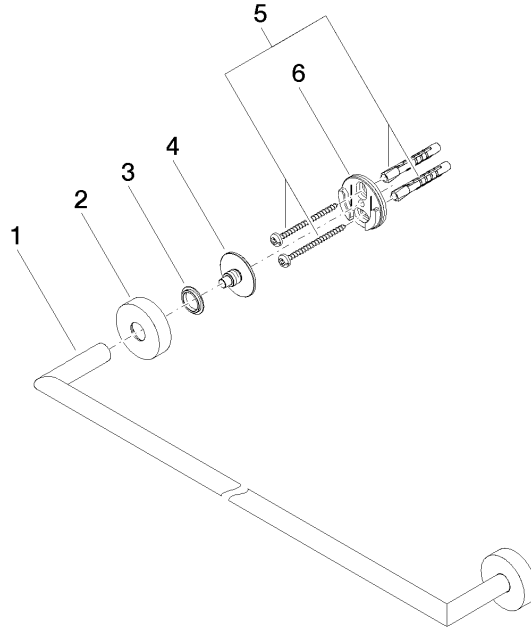

Towel bar - Dark Chrome

ENO

83 080 979

- gauge 800 mm
- width 840mm
- height 40 mm
- rosette Ø 40 mm
- 65mm projection

Fits ELIO, ENO, MEM, META SQUARE, SYNC and TARA ULTRA

Fits: ENO, SYNC, TARA ULTRA, META SQUARE

83 080 979

mm [inches]

M 1:10

83 080 979

Parts for other
finishes can be found
here: [Chrome](#)

Towel bar - Dark Chrome

ENO

83 080 979

Spare parts list