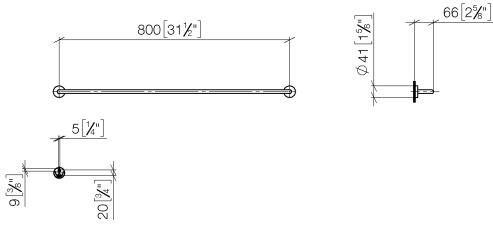

Towel bar - Dark Chrome

ENO

83 080 979

- gauge 800 mm
- width 840mm
- height 40 mm
- rosette Ø 40 mm
- 65mm projection

Fits ELIO, ENO, MEM, META SQUARE, SYNC and TARA ULTRA

Fits: ENO, SYNC, TARA ULTRA, META SQUARE

83 080 979

mm [inches]

M 1:10

83 080 979

Parts for other
finishes can be found
here: [Chrome](#)

Towel bar - Dark Chrome

ENO

83 080 979