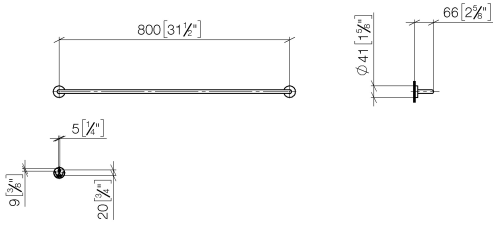

Towel bar - Brushed Durabronz (23kt Gold)

ENO

83 080 979

- gauge 800 mm
- width 840mm
- height 40 mm
- rosette Ø 40 mm
- 65mm projection

Fits ELIO, ENO, MEM, META SQUARE, SYNC and TARA ULTRA

Fits: ENO, SYNC, TARA ULTRA, META SQUARE

Towel bar - Brushed Durabronz (23kt Gold)

83 080 979

mm [inches]

M 1:10

83 080 979

Product version from 7/1/2023

Parts for other
finishes can be found
here: [Chrome](#)

Towel bar - Brushed Durabrass (23kt Gold)