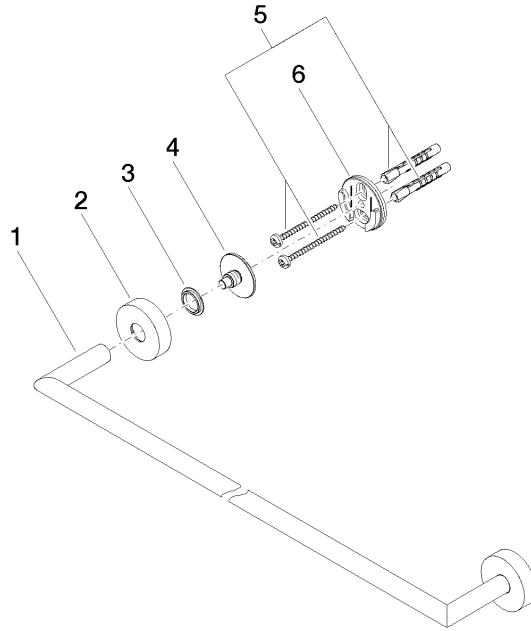

Towel bar - Brushed Durabronz (23kt Gold)

ENO

83 080 979

- gauge 800 mm
- width 840mm
- height 40 mm
- rosette Ø 40 mm
- 65mm projection

Fits ELIO, ENO, MEM, META SQUARE, SYNC and TARA ULTRA

Fits: ENO, SYNC, TARA ULTRA, META SQUARE

Towel bar - Brushed Durabronz (23kt Gold)

83 080 979

mm [inches]

M 1:10

83 080 979

Product version from 7/1/2023

Parts for other
finishes can be found
here: [Chrome](#)

Towel bar - Brushed Durabrass (23kt Gold)

ENO

83 080 979

Spare parts list

Product version from 7/1/2023

No.	Item Number	Name	Quantity used	Delivery time
	05 28 22 623 00-28	holder	11	20