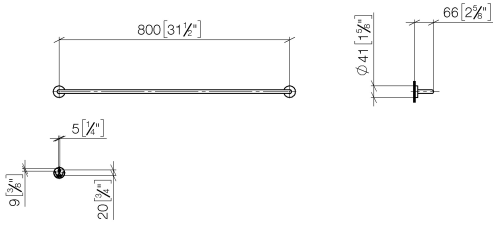

Towel bar - Matte Black

ENO

83 080 979

- gauge 800 mm
- width 840mm
- height 40 mm
- rosette Ø 40 mm
- 65mm projection

Fits ELIO, ENO, MEM, META SQUARE, SYNC and TARA ULTRA

Fits: ENO, SYNC, TARA ULTRA, META SQUARE

83 080 979

mm [inches]

M 1:10

83 080 979

Product version from 7/1/2023

Parts for other
finishes can be found
here: [Chrome](#)

Towel bar - Matte Black

ENO