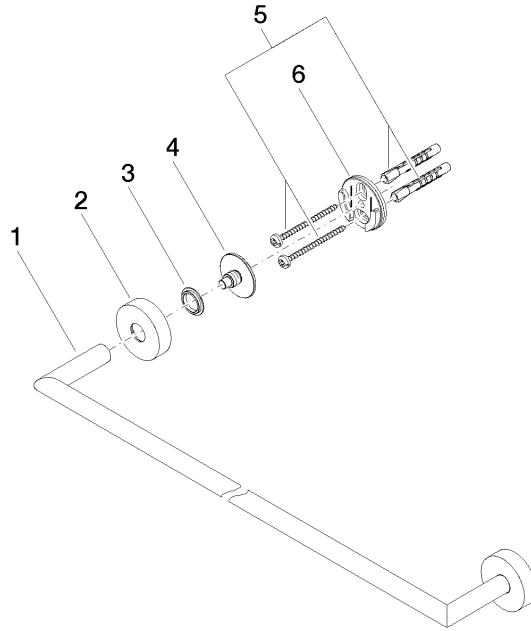

Towel bar - Matte Black

ENO

83 080 979

- gauge 800 mm
- width 840mm
- height 40 mm
- rosette Ø 40 mm
- 65mm projection

Fits ELIO, ENO, MEM, META SQUARE, SYNC and TARA ULTRA

Fits: ENO, SYNC, TARA ULTRA, META SQUARE

83 080 979

mm [inches]

M 1:10

83 080 979

Product version from 7/1/2023

Parts for other
finishes can be found
here: [Chrome](#)

Towel bar - Matte Black

ENO

83 080 979

Spare parts list

Product version from 7/1/2023

No.	Item Number	Name	Quantity used	Delivery time
	05 28 22 623 00-33	holder	11	30