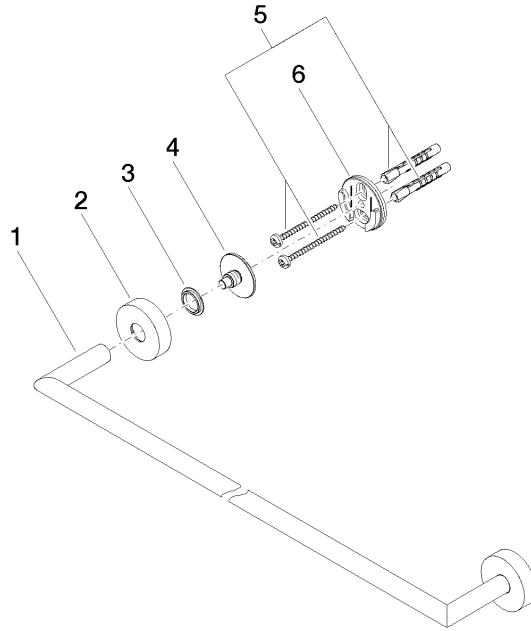

**Towel bar - Brushed Champagne (22kt Gold)**

ENO

83 080 979

- gauge 800 mm
- width 840mm
- height 40 mm
- rosette Ø 40 mm
- 65mm projection

Fits ELIO, ENO, MEM, META SQUARE, SYNC and TARA ULTRA

Fits: ENO, SYNC, TARA ULTRA, META SQUARE

Towel bar - Brushed Champagne (22kt Gold)

83 080 979

mm [inches]

M 1:10

83 080 979

**Product version from 7/1/2023**

Parts for other  
finishes can be found  
here: [Chrome](#)

Towel bar - Brushed Champagne (22kt Gold)

ENO

83 080 979

**Spare parts list**

**Product version from 7/1/2023**

No.	Item Number	Name	Quantity used	Delivery time
	05 28 22 623 00-46	holder	11	60