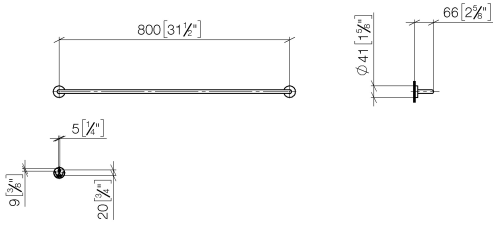

**Towel bar - Brushed Champagne (22kt Gold)**

ENO

83 080 979

- gauge 800 mm
- width 840mm
- height 40 mm
- rosette Ø 40 mm
- 65mm projection

Fits ELIO, ENO, MEM, META SQUARE, SYNC and TARA ULTRA

Fits: ENO, SYNC, TARA ULTRA, META SQUARE

Towel bar - Brushed Champagne (22kt Gold)

83 080 979

mm [inches]

M 1:10

83 080 979

**Product version from 7/1/2023**

Parts for other  
finishes can be found  
here: [Chrome](#)

Towel bar - Brushed Champagne (22kt Gold)