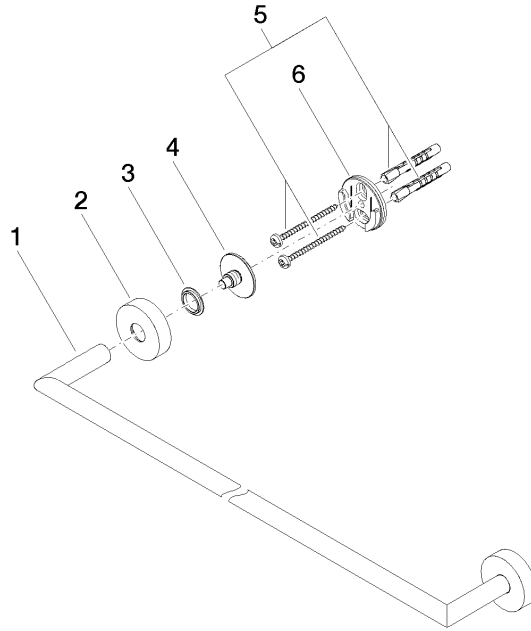

Towel bar - Champagne (22kt Gold)

ENO

83 080 979

- gauge 800 mm
- width 840mm
- height 40 mm
- rosette Ø 40 mm
- 65mm projection

Fits ELIO, ENO, MEM, META SQUARE, SYNC and TARA ULTRA

Fits: ENO, SYNC, TARA ULTRA, META SQUARE

Towel bar - Champagne (22kt Gold)

83 080 979

mm [inches]

M 1:10

83 080 979

Product version from 7/1/2023

Parts for other
finishes can be found
here: [Chrome](#)

Towel bar - Champagne (22kt Gold)

ENO

83 080 979

Spare parts list

Product version from 7/1/2023

No.	Item Number	Name	Quantity used	Delivery time
	05 28 22 623 00-47	holder	11	60