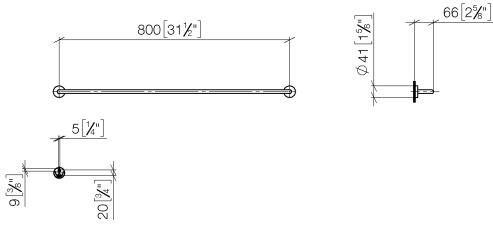

Towel bar - Champagne (22kt Gold)

ENO

83 080 979

- gauge 800 mm
- width 840mm
- height 40 mm
- rosette Ø 40 mm
- 65mm projection

Fits ELIO, ENO, MEM, META SQUARE, SYNC and TARA ULTRA

Fits: ENO, SYNC, TARA ULTRA, META SQUARE

Towel bar - Champagne (22kt Gold)

83 080 979

mm [inches]

M 1:10

83 080 979

Product version from 7/1/2023

Parts for other
finishes can be found
here: [Chrome](#)

Towel bar - Champagne (22kt Gold)