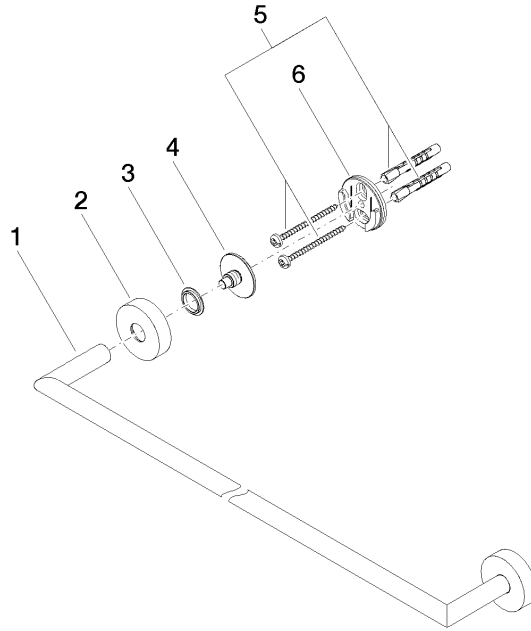

Towel bar - Brushed Chrome

ENO

83 080 979

- gauge 800 mm
- width 840mm
- height 40 mm
- rosette Ø 40 mm
- 65mm projection

Fits ELIO, ENO, MEM, META SQUARE, SYNC and TARA ULTRA

Fits: ENO, SYNC, TARA ULTRA, META SQUARE

Towel bar - Brushed Chrome

83 080 979

mm [inches]

M 1:10

83 080 979

Product version from 7/1/2023

Parts for other
finishes can be found
here: [Chrome](#)

Towel bar - Brushed Chrome

ENO

83 080 979

Spare parts list

Product version from 7/1/2023

No.	Item Number	Name	Quantity used	Delivery time
	05 28 22 623 00-93	holder	11	20