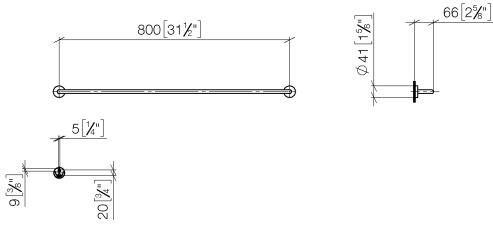

Towel bar - Brushed Chrome

ENO

83 080 979

- gauge 800 mm
- width 840mm
- height 40 mm
- rosette Ø 40 mm
- 65mm projection

Fits ELIO, ENO, MEM, META SQUARE, SYNC and TARA ULTRA

Fits: ENO, SYNC, TARA ULTRA, META SQUARE

Towel bar - Brushed Chrome

83 080 979

mm [inches]

M 1:10

83 080 979

Product version from 7/1/2023

Parts for other
finishes can be found
here: [Chrome](#)

Towel bar - Brushed Chrome