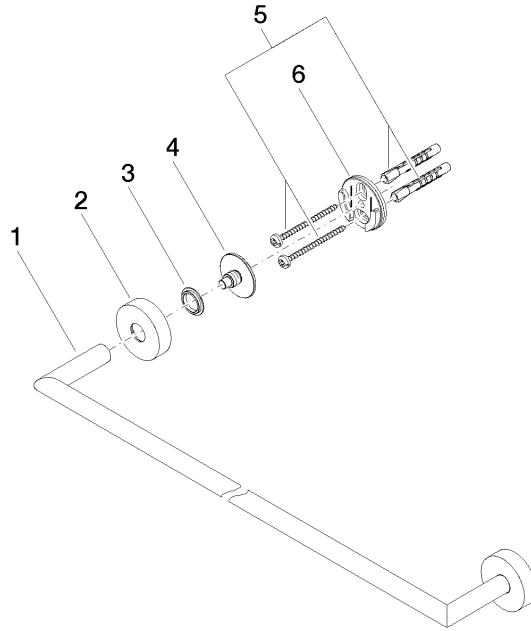

**Towel bar - Brushed Dark Platinum**

ENO

83 080 979

- gauge 800 mm
- width 840mm
- height 40 mm
- rosette Ø 40 mm
- 65mm projection

Fits ELIO, ENO, MEM, META SQUARE, SYNC and TARA ULTRA

Fits: ENO, SYNC, TARA ULTRA, META SQUARE

Towel bar - Brushed Dark Platinum

83 080 979

mm [inches]

M 1:10

83 080 979

**Product version from 7/1/2023**

Parts for other  
finishes can be found  
here: [Chrome](#)

### Spare parts list