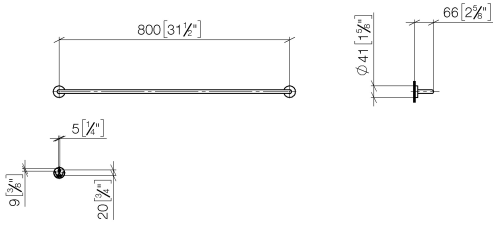

**Towel bar - Brushed Dark Platinum**

ENO

83 080 979

- gauge 800 mm
- width 840mm
- height 40 mm
- rosette Ø 40 mm
- 65mm projection

Fits ELIO, ENO, MEM, META SQUARE, SYNC and TARA ULTRA

Fits: ENO, SYNC, TARA ULTRA, META SQUARE

Towel bar - Brushed Dark Platinum

83 080 979

mm [inches]

M 1:10

83 080 979

**Product version from 7/1/2023**

Parts for other  
finishes can be found  
here: [Chrome](#)